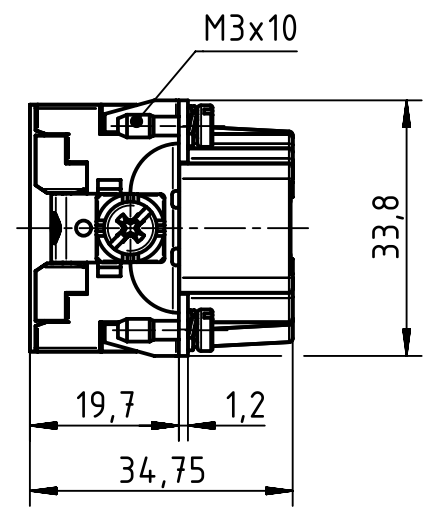

1 2 3 4 5 6

A

B

C

D

	All Dimensions in mm Original Size DIN A4		Scale 1:1	Free size tol.		Ref.
	All rights reserved Department EL PD - DE		Created by HOLLERT	Inspected by PRIESTER	Standardisation TIEMANNA	Sub.
HARTING Electric GmbH & Co. KG D-32339 Espelkamp			Title Han High Temp 6E Screw Male			Date 2016-08-31
			Type TB		Number 09 33 806 2603	State Final Release
					Doc-Key / ECM-Nr. 100620315/UGD/001/A 500000105233	Rev. A
					Page 1/1	