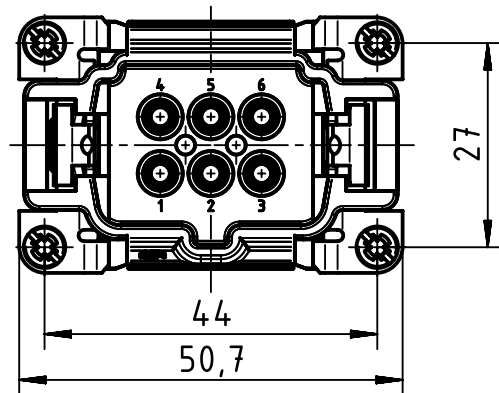

1 2 3 4 5 6

A

B

C

D

	All Dimensions in mm Original Size DIN A4		Scale 1:1	Free size tol.		Ref.
	All rights reserved Department EL PD - DE		Created by HOLLERT	Inspected by PRIESTER	Standardisation TIEMANNA	Sub.
HARTING Electric GmbH & Co. KG D-32339 Espelkamp			Title Han High Temp 6E Screw Male			Date 2016-08-31
			Type TB		Number 09 33 806 2603	State Final Release
					Doc-Key / ECM-Nr. 100620315/UGD/001/A 500000105233	Rev. A
					Page 1/1	