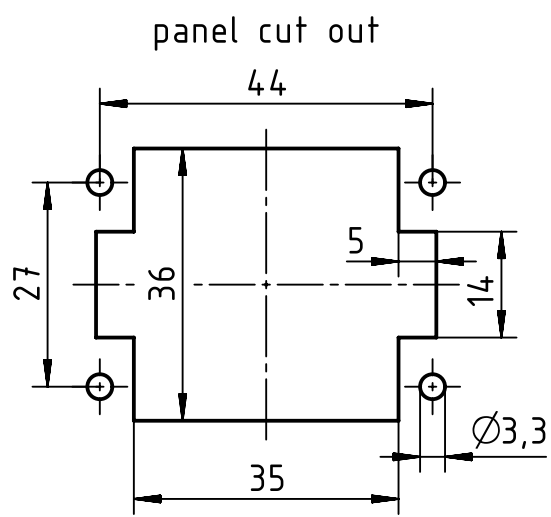

1 2 3 4 5 6

A

B

C

D

	All Dimensions in mm Original Size DIN A4		Scale 1:1	Free size tol.		Ref.
	All rights reserved Department EL PD - DE		Created by HOLLERT	Inspected by PRIESTER	Standardisation TIEMANNA	Sub.
HARTING Electric GmbH & Co. KG D-32339 Espelkamp			Title Han High Temp 6E Screw Male			Date 2016-08-31
			Type TB		Number 09 33 806 2603	State Final Release
					Doc-Key / ECM-Nr. 100620315/UGD/001/A 500000105233	Rev. A
					Page 1/1	