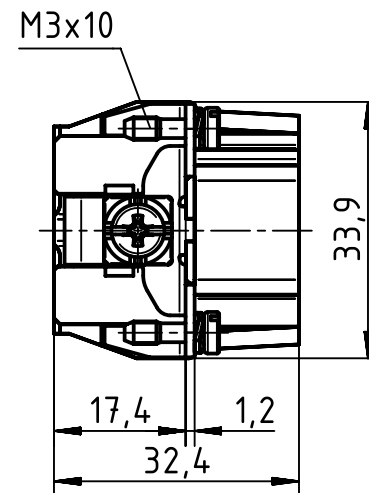

panel cut out (1:2)

	All rights reserved Department EL PD - DE HARTING Electric GmbH & Co. KG D-32339 Espelkamp	All Dimensions in mm Original Size DIN A4		Scale 1:1	Free size tol.	Ref. Sub.
		Created by HOLLERT	Inspected by RIEPE	Standardisation TIEMANNA	Date 2017-09-11	State Final Release
Title Han 24Ex-M-s					Doc-Key / ECM-Nr. 100620240/UGD/001/B 500000125069	
Type TB			Number 09 36 024 2601		Rev. B	Page 1/1