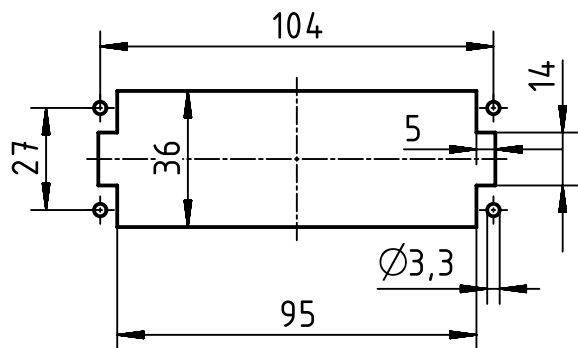

panel cut out (1:2)

	All rights reserved Department EL PD - DE HARTING Electric GmbH & Co. KG D-32339 Espelkamp	All Dimensions in mm Original Size DIN A4		Scale 1:1	Free size tol.	Ref. Sub.
		Created by HOLLERT	Inspected by RIEPE	Standardisation TIEMANNA	Date 2017-09-11	State Final Release
Title Han 24Ex-M-s					Doc-Key / ECM-Nr. 100620240/UGD/001/B 500000125069	
Type TB			Number 09 36 024 2601		Rev. B	Page 1/1