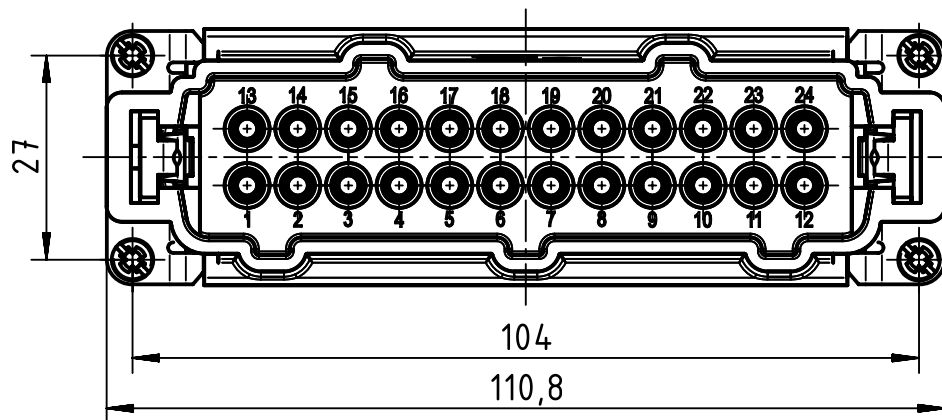

panel cut out (1:2)

	All rights reserved Department EL PD - DE HARTING Electric GmbH & Co. KG D-32339 Espelkamp	All Dimensions in mm Original Size DIN A4		Scale 1:1	Free size tol.	Ref. Sub.
		Created by HOLLERT	Inspected by RIEPE	Standardisation TIEMANNA	Date 2017-09-11	State Final Release
Title Han 24Ex-M-s					Doc-Key / ECM-Nr. 100620240/UGD/001/B 500000125069	
Type TB			Number 09 36 024 2601		Rev. B	Page 1/1