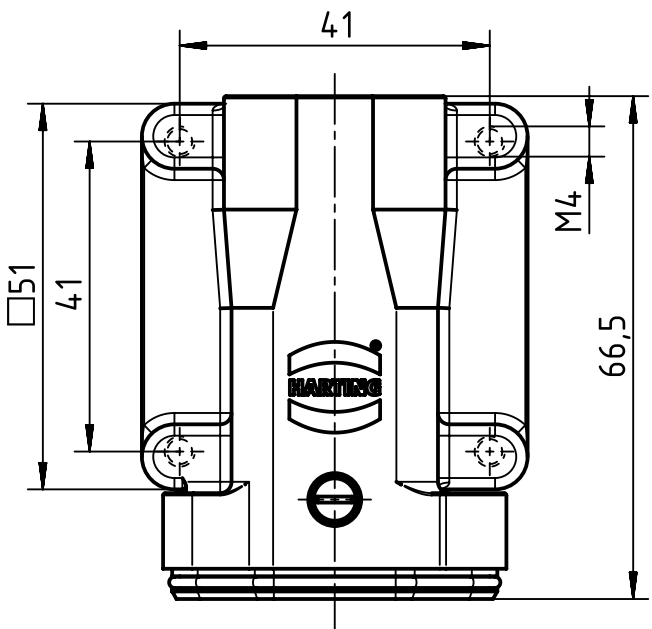

gasket enclosed separately

panel cut out

range of delivery:
housing: zinc die-casting alloy,
black chrom
seals: 1 O-ring, 1 gasket
insert fixing screw for IP 68

	All Dimensions in mm Original Size DIN A4		Scale 1:1	Free size tol.		Ref. Sub. TB 09 40 003 0953 v. 15.10.09		
	All rights reserved Department EL PD - DE		Created by HOLLERT	Inspected by SCHNIEDER	Standardisation TIEMANNA	Date 2016-03-21	State Final Release	
HARTING Electric GmbH & Co. KG D-32339 Espelkamp			Title Han 3HPR angled hous. long, not RoHS				Doc-Key / ECM-Nr. 100665514/UGD/003/A 500000102074	
			Type TB	Number 09 40 003 0953			Rev. A	Page 1/1