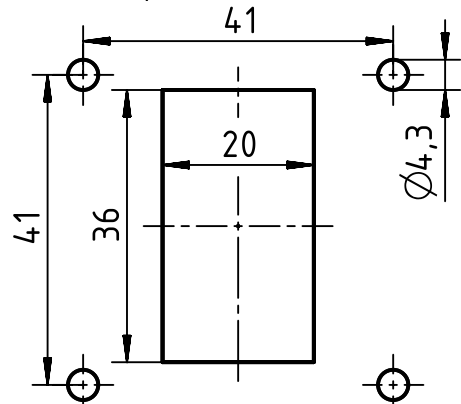

gasket enclosed separately

panel cut out

range of delivery:
housing: zinc die-casting alloy,
black chrom
seals: 1 O-ring, 1 gasket
insert fixing screw for IP 68

	All Dimensions in mm Original Size DIN A4		Scale 1:1	Free size tol.		Ref. Sub. TB 09 40 003 0953 v. 15.10.09		
	All rights reserved Department EL PD - DE		Created by HOLLERT	Inspected by SCHNIEDER	Standardisation TIEMANNA	Date 2016-03-21	State Final Release	
HARTING Electric GmbH & Co. KG D-32339 Espelkamp			Title Han 3HPR angled hous. long, not RoHS				Doc-Key / ECM-Nr. 100665514/UGD/003/A 500000102074	
			Type TB	Number 09 40 003 0953			Rev. A	Page 1/1