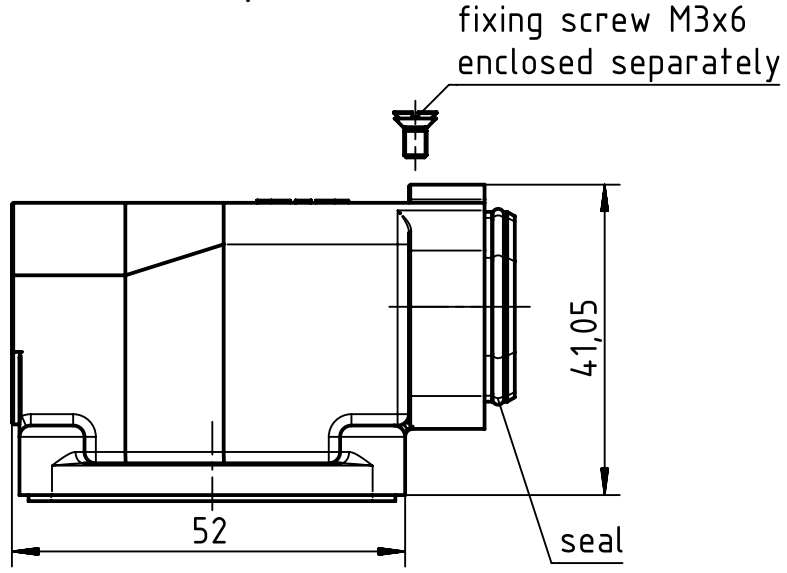

gasket enclosed separately

panel cut out

range of delivery:
housing: zinc die-casting alloy,
black chrom
seals: 1 O-ring, 1 gasket
insert fixing screw for IP 68

	All Dimensions in mm Original Size DIN A4		Scale 1:1	Free size tol.		Ref. Sub. TB 09 40 003 0953 v. 15.10.09		
	All rights reserved Department EL PD - DE		Created by HOLLERT	Inspected by SCHNIEDER	Standardisation TIEMANNA	Date 2016-03-21	State Final Release	
HARTING Electric GmbH & Co. KG D-32339 Espelkamp			Title Han 3HPR angled hous. long, not RoHS				Doc-Key / ECM-Nr. 100665514/UGD/003/A 500000102074	
			Type TB	Number 09 40 003 0953			Rev. A	Page 1/1