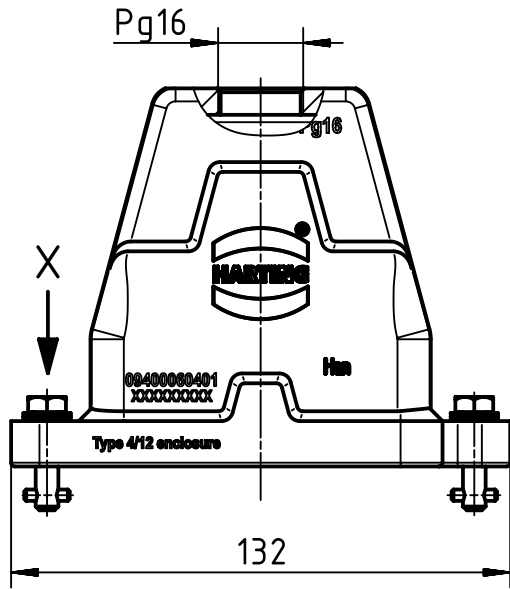

A

B

C

D

X (2:1)

	All Dimensions in mm Original Size DIN A4		Scale 1:2	Free size tol.		Ref.
			Created by FINKEV	Inspected by GERB	Standardisation TIEMANNA	Sub.
All rights reserved Department EL PD - DE		Title Han 6HPR Hood Top Entry PG16 Toggle lock		Date 2015-11-13	State Final Release	
HARTING Electric GmbH & Co. KG D-32339 Espelkamp		Type TB		Number 09 40 006 0401		Doc-Key / ECM-Nr. 100208597/UGD/002/B 500000094074
				Rev. B	Page 1/1	