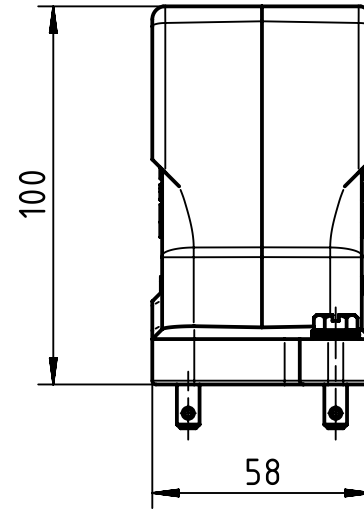

A

B

C

D

X (2:1)

	All Dimensions in mm Original Size DIN A4		Scale 1:2	Free size tol.		Ref.
			Created by FINKEV	Inspected by GERB	Standardisation TIEMANNA	Sub.
All rights reserved Department EL PD - DE		Title Han 6HPR Hood Top Entry PG16 Toggle lock		Date 2015-11-13	State Final Release	
HARTING Electric GmbH & Co. KG D-32339 Espelkamp		Type TB		Number 09 40 006 0401		Doc-Key / ECM-Nr. 100208597/UGD/002/B 500000094074
				Rev. B	Page 1/1	