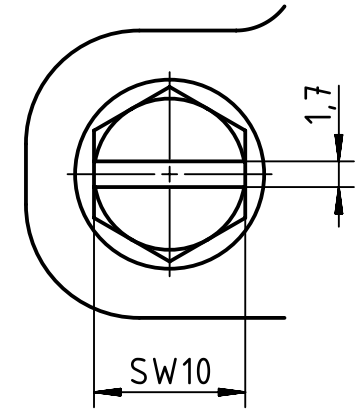

A

B

C

D

X (2:1)

	All Dimensions in mm Original Size DIN A4		Scale 1:2	Free size tol.		Ref.
			Created by FINKEV	Inspected by GERB	Standardisation TIEMANNA	Sub.
All rights reserved Department EL PD - DE		Title Han 6HPR Hood Top Entry PG16 Toggle lock		Date 2015-11-13	State Final Release	
HARTING Electric GmbH & Co. KG D-32339 Espelkamp		Type TB		Number 09 40 006 0401		Doc-Key / ECM-Nr. 100208597/UGD/002/B 500000094074
				Rev. B	Page 1/1	