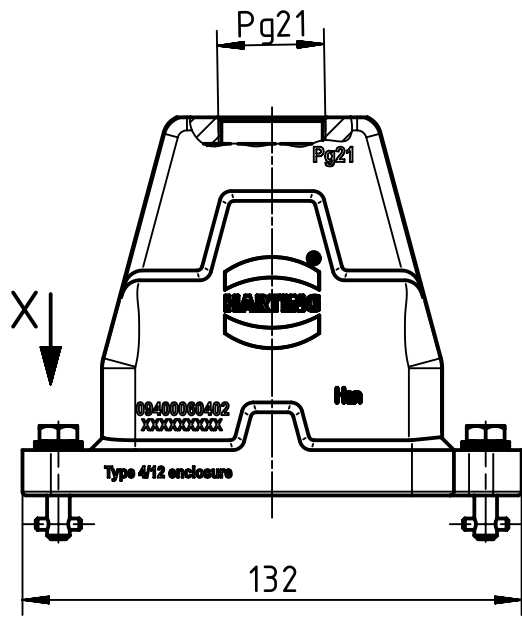

1 2 3 4 5 6

A

B

C

D

X (2:1)

	All Dimensions in mm Original Size DIN A4		Scale 1:2	Free size tol.		Ref.	
						Sub.	
	All rights reserved Department EL PD - DE		Created by FINKEV	Inspected by GERB	Standardisation TIEMANNA	Date 2015-11-13	State Final Release
	HARTING Electric GmbH & Co. KG D-32339 Espelkamp		Title Han 6HPR Hood Top Entry PG21 Toggle lock			Doc-Key / ECM-Nr. 100208599/UGD/002/B 500000094.074	
			Type TB	Number 09 40 006 0402		Rev. B	Page 1/1