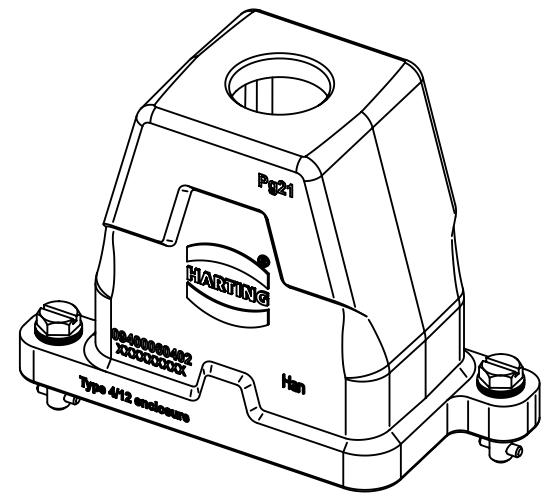

1 2 3 4 5 6

A

B

C

D

X (2:1)

	All Dimensions in mm Original Size DIN A4		Scale 1:2	Free size tol.		Ref.	
						Sub.	
	All rights reserved Department EL PD - DE		Created by FINKEV	Inspected by GERB	Standardisation TIEMANNA	Date 2015-11-13	State Final Release
	HARTING Electric GmbH & Co. KG D-32339 Espelkamp		Title Han 6HPR Hood Top Entry PG21 Toggle lock			Doc-Key / ECM-Nr. 100208599/UGD/002/B 500000094.074	
			Type TB	Number 09 40 006 0402		Rev. B	Page 1/1