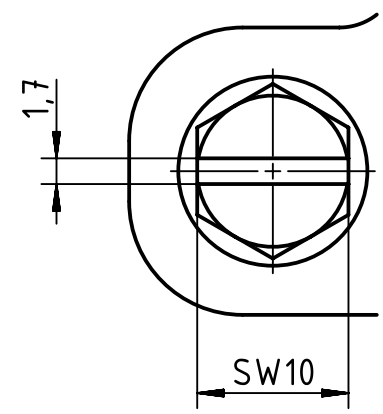

1 2 3 4 5 6

A

B

C

D

X (2:1)

	All Dimensions in mm Original Size DIN A4		Scale 1:2	Free size tol.		Ref.	
						Sub.	
	All rights reserved Department EL PD - DE		Created by FINKEV	Inspected by GERB	Standardisation TIEMANNA	Date 2015-11-13	State Final Release
	HARTING Electric GmbH & Co. KG D-32339 Espelkamp		Title Han 6HPR Hood Top Entry PG21 Toggle lock			Doc-Key / ECM-Nr. 100208599/UGD/002/B 500000094.074	
			Type TB	Number 09 40 006 0402		Rev. B	Page 1/1