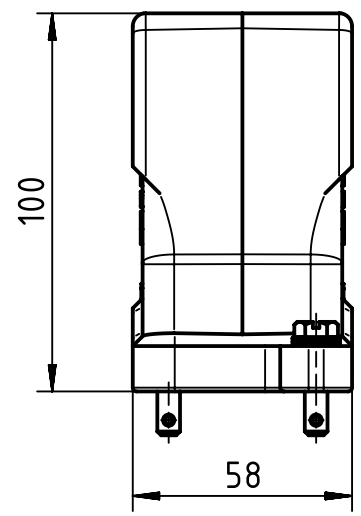

1 2 3 4 5 6

A

B

C

D

X (2:1)

	All Dimensions in mm Original Size DIN A4		Scale 1:2	Free size tol.		Ref.	
						Sub.	
	All rights reserved Department EL PD - DE		Created by FINKEV	Inspected by GERB	Standardisation TIEMANNA	Date 2015-11-13	State Final Release
	HARTING Electric GmbH & Co. KG D-32339 Espelkamp		Title Han 6HPR Hood Top Entry PG21 Toggle lock			Doc-Key / ECM-Nr. 100208599/UGD/002/B 500000094.074	
			Type TB	Number 09 40 006 0402		Rev. B	Page 1/1