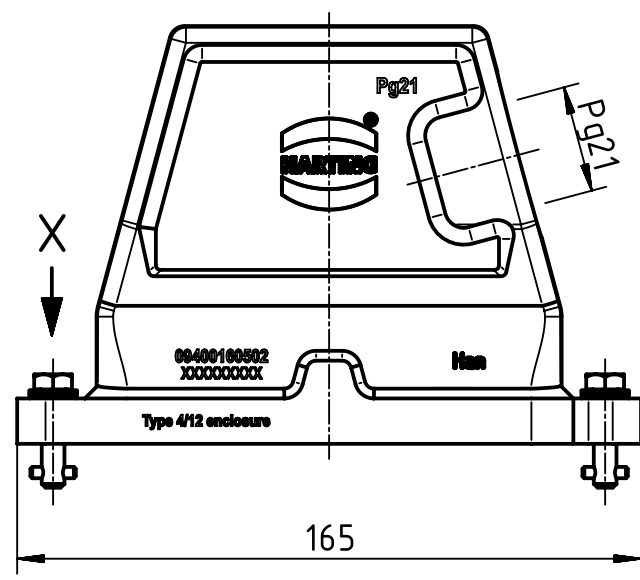

1 2 3 4 5 6

A

B

C

D

	All Dimensions in mm Original Size DIN A4		Scale 1:2	Free size tol.		Ref.
			Created by FINKEV	Inspected by GERB	Standardisation TIEMANNA	Date 2015-11-13
All rights reserved Department EL PD - DE		Title Han 16 HPR Hood Side Entry PG 21 Toggle				State Final Release
HARTING Electric GmbH & Co. KG D-32339 Espelkamp		Type TB			Number 09 40 016 0502	
						Doc-Key / ECM-Nr. 100215003/UGD/004/B 500000094511
						Rev. B
						Page 1/1