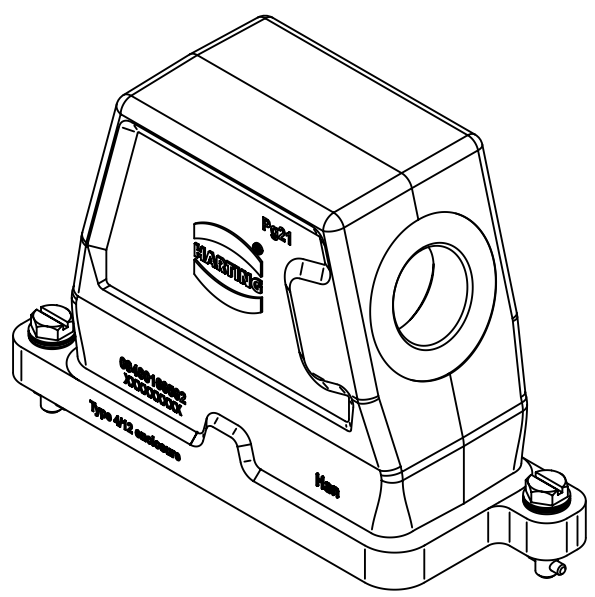

1 2 3 4 5 6

A

B

C

D

	All Dimensions in mm Original Size DIN A4		Scale 1:2	Free size tol.		Ref.
			Created by FINKEV	Inspected by GERB	Standardisation TIEMANNA	Date 2015-11-13
All rights reserved Department EL PD - DE		Title Han 16 HPR Hood Side Entry PG 21 Toggle				State Final Release
HARTING Electric GmbH & Co. KG D-32339 Espelkamp		Type TB			Number 09 40 016 0502	
						Doc-Key / ECM-Nr. 100215003/UGD/004/B 500000094511
						Rev. B
						Page 1/1