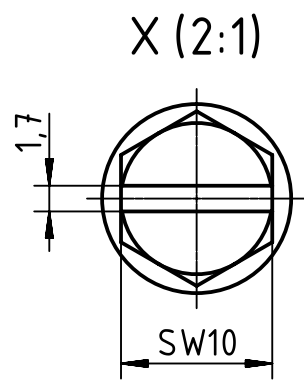

1 2 3 4 5 6

A

B

C

D

	All Dimensions in mm Original Size DIN A4		Scale 1:2	Free size tol.		Ref.
			Created by FINKEV	Inspected by GERB	Standardisation TIEMANNA	Date 2015-11-13
All rights reserved Department EL PD - DE		Title Han 16 HPR Hood Side Entry PG 21 Toggle				State Final Release
HARTING Electric GmbH & Co. KG D-32339 Espelkamp		Type TB			Number 09 40 016 0502	
						Doc-Key / ECM-Nr. 100215003/UGD/004/B 500000094511
						Rev. B
						Page 1/1