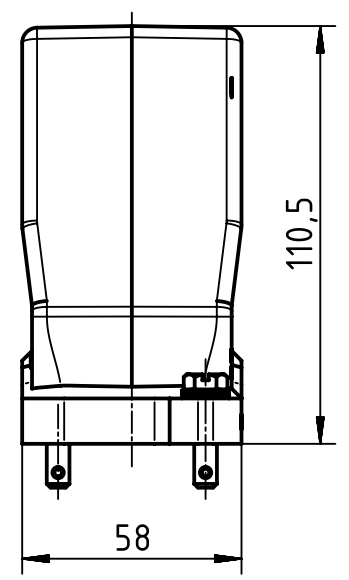

1 2 3 4 5 6

A

B

C

D

	All Dimensions in mm Original Size DIN A4		Scale 1:2	Free size tol.		Ref.
			Created by FINKEV	Inspected by GERB	Standardisation TIEMANNA	Date 2015-11-13
All rights reserved Department EL PD - DE		Title Han 16 HPR Hood Side Entry PG 21 Toggle				State Final Release
HARTING Electric GmbH & Co. KG D-32339 Espelkamp		Type TB			Number 09 40 016 0502	
						Doc-Key / ECM-Nr. 100215003/UGD/004/B 500000094511
						Rev. B
						Page 1/1