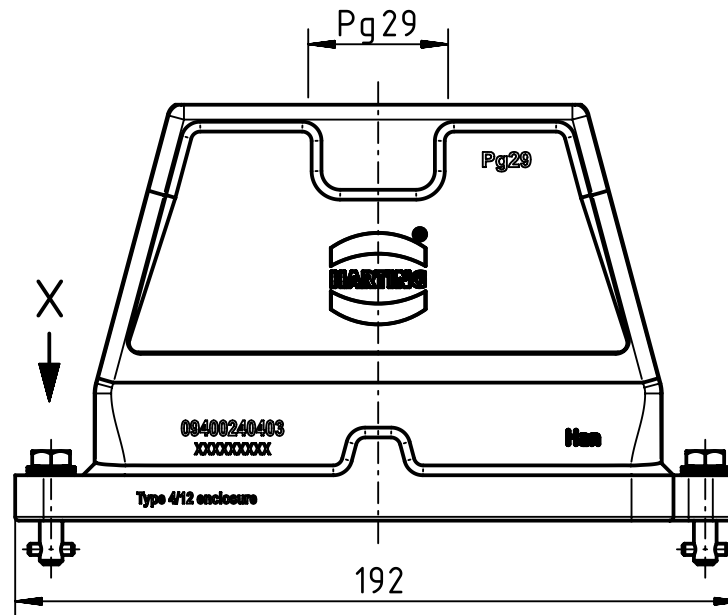

X (2:1)

	All Dimensions in mm Original Size DIN A4		Scale 1:2	Free size tol.		Ref. Sub. TB 09 40 024 0403 v. 10.01.11	
		All rights reserved Department EL PD - DE	Created by FINKEV	Inspected by GERB	Standardisation TIEMANNA	Date 2015-11-13	State Final Release
HARTING Electric GmbH & Co. KG D-32339 Espelkamp		Title Han 24 HPR Hood Top Entry PG 29 Toggle I			Doc-Key / ECM-Nr. 100201960/UGD/004/B 500000094164		
		Type TB	Number 09 40 024 0403			Rev. B	Page 1/1