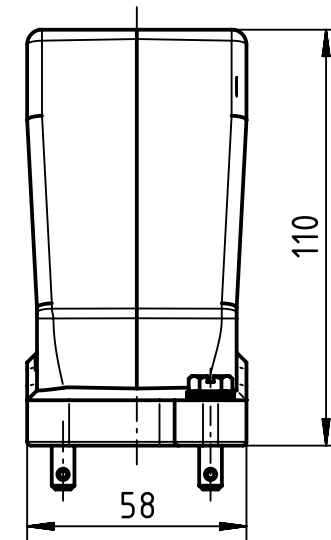

X (2:1)

	All Dimensions in mm Original Size DIN A4		Scale 1:2	Free size tol.		Ref. Sub. TB 09 40 024 0403 v. 10.01.11	
		All rights reserved Department EL PD - DE	Created by FINKEV	Inspected by GERB	Standardisation TIEMANNA	Date 2015-11-13	State Final Release
HARTING Electric GmbH & Co. KG D-32339 Espelkamp		Title Han 24 HPR Hood Top Entry PG 29 Toggle I			Doc-Key / ECM-Nr. 100201960/UGD/004/B 500000094164		
		Type TB	Number 09 40 024 0403			Rev. B	Page 1/1