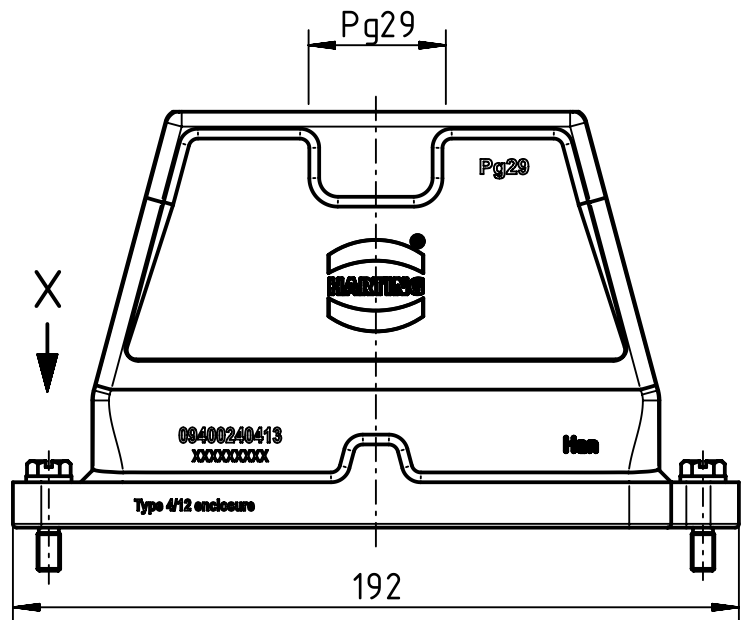

X (2:1)

	All Dimensions in mm Original Size DIN A4		Scale 1:2	Free size tol.		Ref. Sub. TB 09 40 024 0413 v. 10.01.11		
		All rights reserved Department EL PD - DE	Created by FINKEV	Inspected by GERB	Standardisation TIEMANNA	Date 2015-11-13	State Final Release	
HARTING Electric GmbH & Co. KG D-32339 Espelkamp		Title Han 24 HPR Hood Top Entry PG 29				Doc-Key / ECM-Nr. 100201956/UGD/003/B 500000094164		
			Type TB	Number 09 40 024 0413			Rev. B	Page 1/1