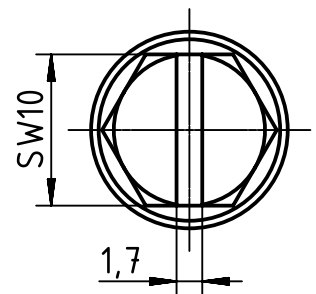

X (2:1)

	All Dimensions in mm Original Size DIN A4		Scale 1:2	Free size tol.		Ref. Sub. TB 09 40 024 0413 v. 10.01.11		
		All rights reserved Department EL PD - DE	Created by FINKEV	Inspected by GERB	Standardisation TIEMANNA	Date 2015-11-13	State Final Release	
HARTING Electric GmbH & Co. KG D-32339 Espelkamp		Title Han 24 HPR Hood Top Entry PG 29				Doc-Key / ECM-Nr. 100201956/UGD/003/B 500000094164		
			Type TB	Number 09 40 024 0413			Rev. B	Page 1/1