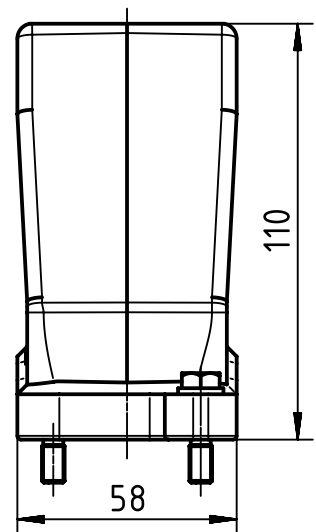

X (2:1)

	All Dimensions in mm Original Size DIN A4		Scale 1:2	Free size tol.		Ref. Sub. TB 09 40 024 0413 v. 10.01.11		
		All rights reserved Department EL PD - DE	Created by FINKEV	Inspected by GERB	Standardisation TIEMANNA	Date 2015-11-13	State Final Release	
HARTING Electric GmbH & Co. KG D-32339 Espelkamp		Title Han 24 HPR Hood Top Entry PG 29				Doc-Key / ECM-Nr. 100201956/UGD/003/B 500000094164		
			Type TB	Number 09 40 024 0413			Rev. B	Page 1/1