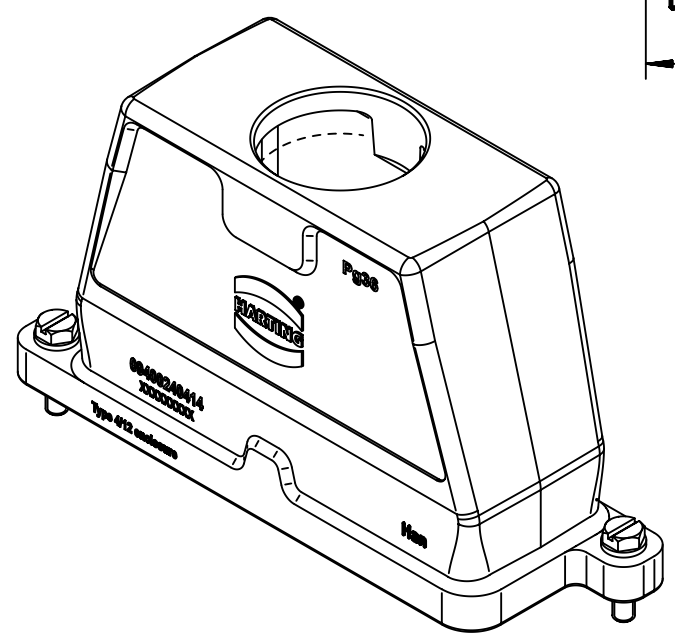

1 2 3 4 5 6

A
B
C
D

X (2:1)

	All Dimensions in mm Original Size DIN A4		Scale 1:2	Free size tol.		Ref. Sub. TB 09 40 024 0414 v. 10.01.11		
		All rights reserved Department EL PD - DE		Created by FINKEV	Inspected by GERB	Standardisation TIEMANNA	Date 2015-11-13	State Final Release
HARTING Electric GmbH & Co. KG D-32339 Espelkamp						Title Han 24 HPR Hood Top Entry PG 36		Doc-Key / ECM-Nr. 100201879/UGD/004/B 500000094164
				Type TB	Number 09 40 024 0414		Rev. B	Page 1/1