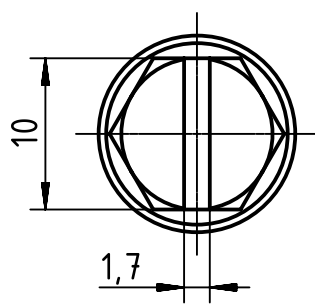

1 2 3 4 5 6

A
B
C
D

X (2:1)

	All Dimensions in mm Original Size DIN A4		Scale 1:2	Free size tol.		Ref. Sub. TB 09 40 024 0414 v. 10.01.11		
		All rights reserved Department EL PD - DE		Created by FINKEV	Inspected by GERB	Standardisation TIEMANNA	Date 2015-11-13	State Final Release
HARTING Electric GmbH & Co. KG D-32339 Espelkamp						Title Han 24 HPR Hood Top Entry PG 36		Doc-Key / ECM-Nr. 100201879/UGD/004/B 500000094164
				Type TB	Number 09 40 024 0414		Rev. B	Page 1/1