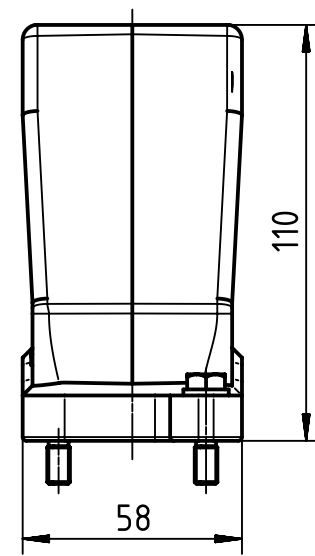

1 2 3 4 5 6

A
B
C
D

X (2:1)

	All Dimensions in mm Original Size DIN A4		Scale 1:2	Free size tol.		Ref. Sub. TB 09 40 024 0414 v. 10.01.11		
		All rights reserved Department EL PD - DE		Created by FINKEV	Inspected by GERB	Standardisation TIEMANNA	Date 2015-11-13	State Final Release
HARTING Electric GmbH & Co. KG D-32339 Espelkamp						Title Han 24 HPR Hood Top Entry PG 36		Doc-Key / ECM-Nr. 100201879/UGD/004/B 500000094164
				Type TB	Number 09 40 024 0414		Rev. B	Page 1/1