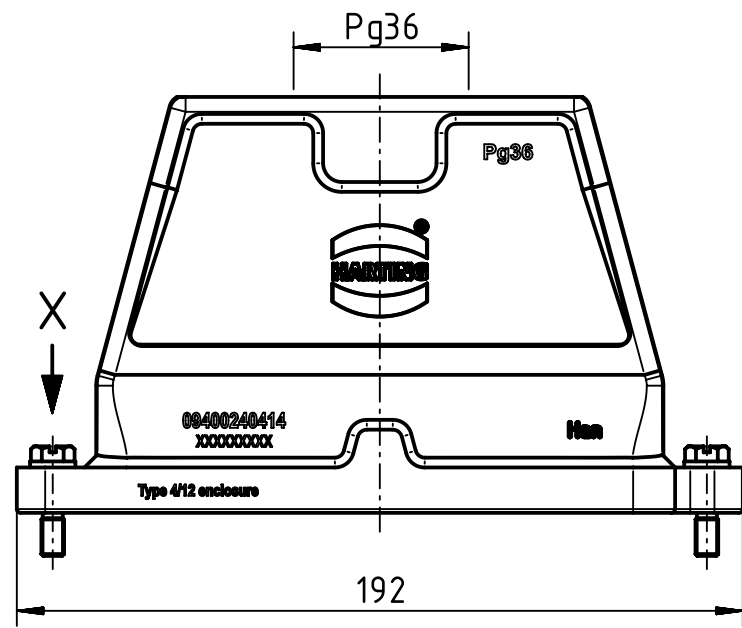

1 2 3 4 5 6

A
B
C
D

X (2:1)

	All Dimensions in mm Original Size DIN A4		Scale 1:2	Free size tol.		Ref. Sub. TB 09 40 024 0414 v. 10.01.11		
		All rights reserved Department EL PD - DE		Created by FINKEV	Inspected by GERB	Standardisation TIEMANNA	Date 2015-11-13	State Final Release
HARTING Electric GmbH & Co. KG D-32339 Espelkamp						Title Han 24 HPR Hood Top Entry PG 36		Doc-Key / ECM-Nr. 100201879/UGD/004/B 500000094164
				Type TB	Number 09 40 024 0414		Rev. B	Page 1/1