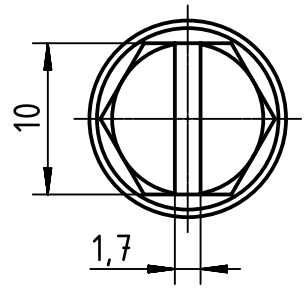

1 2 3 4 5 6

A
B
C
D

X (2:1)

	All Dimensions in mm Original Size DIN A4		Scale 1:2	Free size tol.		Ref. Sub. TB 09 40 024 0433 v. 10.01.11	
		All rights reserved Department EL PD - DE	Created by FINKEV	Inspected by GERB	Standardisation TIEMANNA	Date 2015-11-13	State Final Release
HARTING Electric GmbH & Co. KG D-32339 Espelkamp		Title Han 24 HPR Hood Top Entry 2xPG29			Doc-Key / ECM-Nr. 100201959/UGD/004/B 500000094.164		
			Type TB	Number 09 40 024 0433		Rev. B	Page 1/1