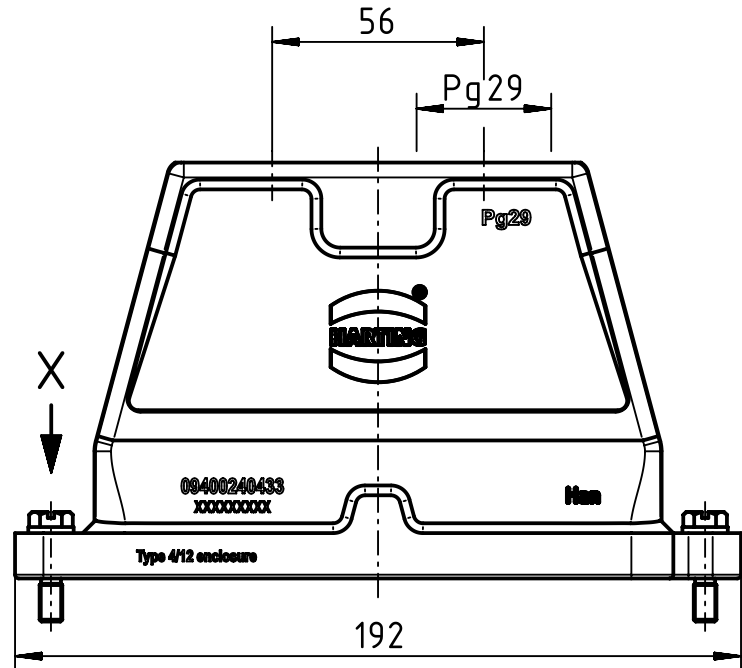

1 2 3 4 5 6

A
B
C
D

X (2:1)

	All Dimensions in mm Original Size DIN A4		Scale 1:2	Free size tol.		Ref. Sub. TB 09 40 024 0433 v. 10.01.11	
		All rights reserved Department EL PD - DE	Created by FINKEV	Inspected by GERB	Standardisation TIEMANNA	Date 2015-11-13	State Final Release
HARTING Electric GmbH & Co. KG D-32339 Espelkamp		Title Han 24 HPR Hood Top Entry 2xPG29			Doc-Key / ECM-Nr. 100201959/UGD/004/B 500000094.164		
			Type TB	Number 09 40 024 0433		Rev. B	Page 1/1