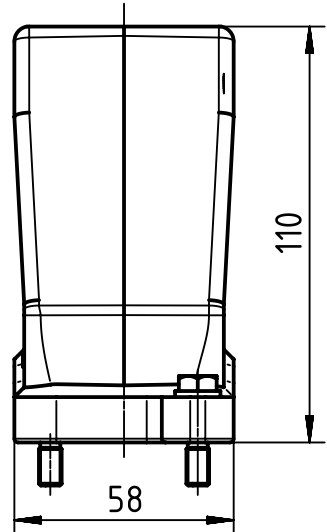

1 2 3 4 5 6

A
B
C
D

X (2:1)

	All Dimensions in mm Original Size DIN A4		Scale 1:2	Free size tol.		Ref. Sub. TB 09 40 024 0433 v. 10.01.11	
		All rights reserved Department EL PD - DE	Created by FINKEV	Inspected by GERB	Standardisation TIEMANNA	Date 2015-11-13	State Final Release
HARTING Electric GmbH & Co. KG D-32339 Espelkamp		Title Han 24 HPR Hood Top Entry 2xPG29			Doc-Key / ECM-Nr. 100201959/UGD/004/B 500000094.164		
			Type TB	Number 09 40 024 0433		Rev. B	Page 1/1