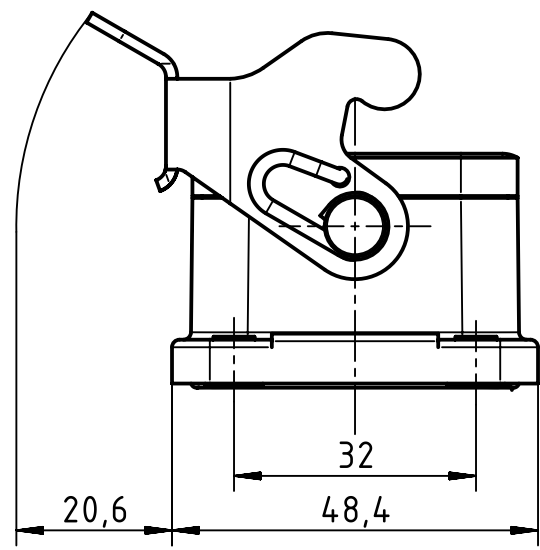

panel cut out (1:2)

	All rights reserved Department EL PD HARTING Electric GmbH & Co. KG D-32339 Espelkamp	All Dimensions in mm Original Size DIN A4		Scale 1:1	Free size tol.	Ref. Sub.	
		Created by ROEBEN	Inspected by SPILKERN	Standardisation RUETERA	Date 2018-09-27	State Final Release	Doc-Key / ECM-Nr. 100527561/UGD/001/B 5000001394.96
Title Han High Temp 6B Base Panel 1 lever						Rev. B	Page 1/1
Type TB				Number 09 62 806 0391			