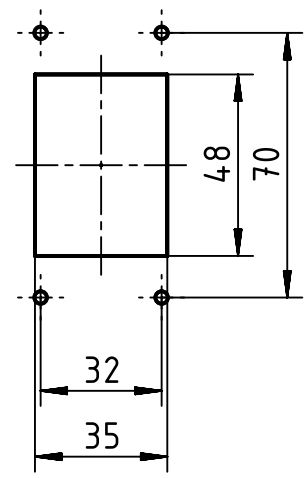

panel cut out (1:2)

	All rights reserved Department EL PD HARTING Electric GmbH & Co. KG D-32339 Espelkamp	All Dimensions in mm Original Size DIN A4		Scale 1:1	Free size tol.	Ref. Sub.	
		Created by ROEBEN	Inspected by SPILKERN	Standardisation RUETERA	Date 2018-09-27	State Final Release	Doc-Key / ECM-Nr. 100527561/UGD/001/B 5000001394.96
Title Han High Temp 6B Base Panel 1 lever						Rev. B	Page 1/1
Type TB				Number 09 62 806 0391			