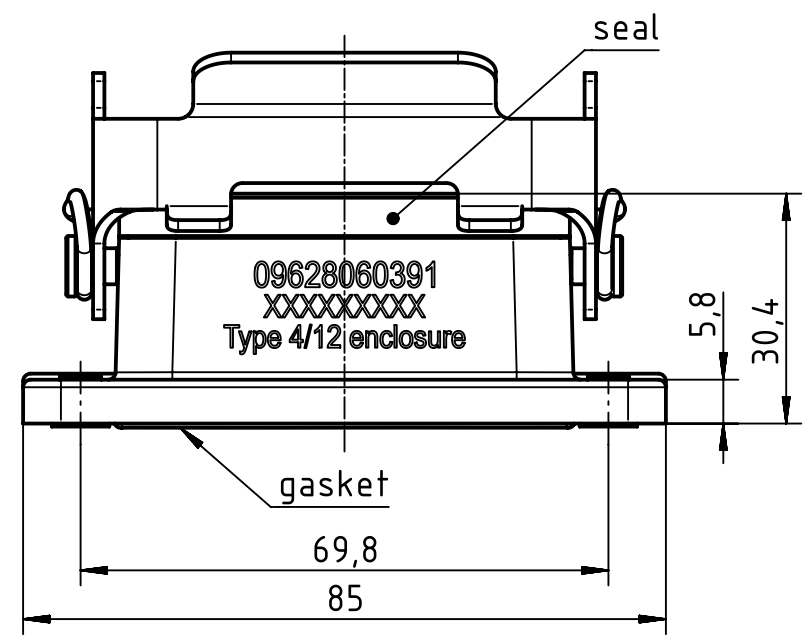

panel cut out (1:2)

	All rights reserved Department EL PD HARTING Electric GmbH & Co. KG D-32339 Espelkamp	All Dimensions in mm Original Size DIN A4		Scale 1:1	Free size tol.	Ref. Sub.	
		Created by ROEBEN	Inspected by SPILKERN	Standardisation RUETERA	Date 2018-09-27	State Final Release	Doc-Key / ECM-Nr. 100527561/UGD/001/B 5000001394.96
Title Han High Temp 6B Base Panel 1 lever						Rev. B	Page 1/1
Type TB				Number 09 62 806 0391			