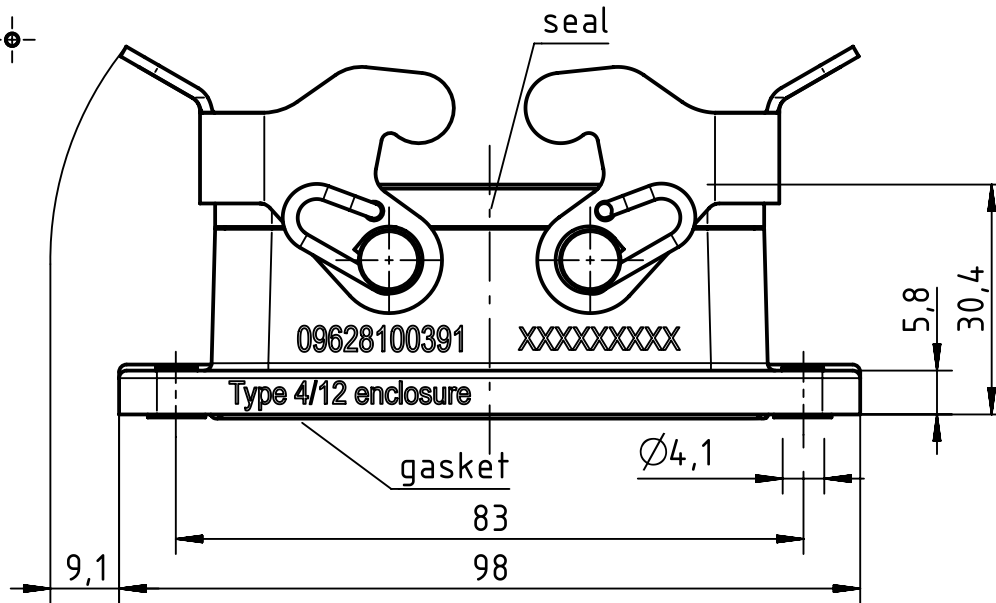

panel cut out (1:2)

	All Dimensions in mm Original Size DIN A4		Scale 1:1	Free size tol.		Ref.
						Sub.
	All rights reserved		Created by ROEBEN	Inspected by SPILKERN	Standardisation RUETERA	Date 2018-09-27
	Department EL PD		Title Han High Temp 10B Base Panel 2 levers			State Final Release
HARTING Electric GmbH & Co. KG D-32339 Espelkamp			Type TB	Number 09 62 810 0391		Doc-Key / ECM-Nr. 100527763/UGD/001/B 5000001394.96
					Rev. B	Page 1/1