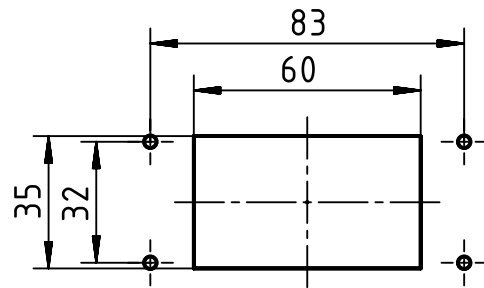

panel cut out (1:2)

	All Dimensions in mm Original Size DIN A4		Scale 1:1	Free size tol.		Ref.
						Sub.
	All rights reserved		Created by ROEBEN	Inspected by SPILKERN	Standardisation RUETERA	Date 2018-09-27
	Department EL PD		Title Han High Temp 10B Base Panel 2 levers			State Final Release
HARTING Electric GmbH & Co. KG D-32339 Espelkamp			Type TB	Number 09 62 810 0391		Doc-Key / ECM-Nr. 100527763/UGD/001/B 5000001394.96
					Rev. B	Page 1/1