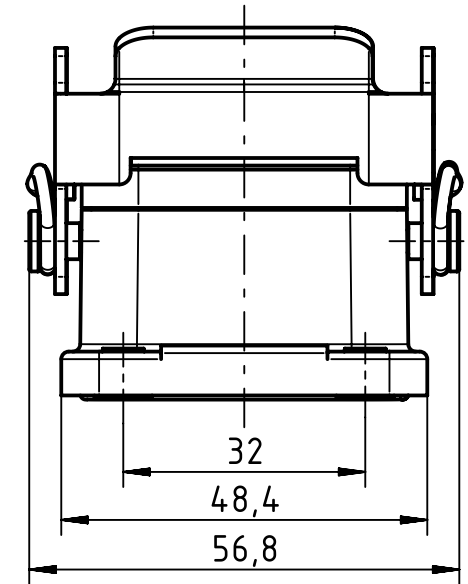

panel cut out (1:2)

	All Dimensions in mm Original Size DIN A4		Scale 1:1	Free size tol.		Ref.
						Sub.
	All rights reserved		Created by ROEBEN	Inspected by SPILKERN	Standardisation RUETERA	Date 2018-09-27
	Department EL PD		Title Han High Temp 10B Base Panel 2 levers			State Final Release
HARTING Electric GmbH & Co. KG D-32339 Espelkamp			Type TB	Number 09 62 810 0391		Doc-Key / ECM-Nr. 100527763/UGD/001/B 5000001394.96
					Rev. B	Page 1/1