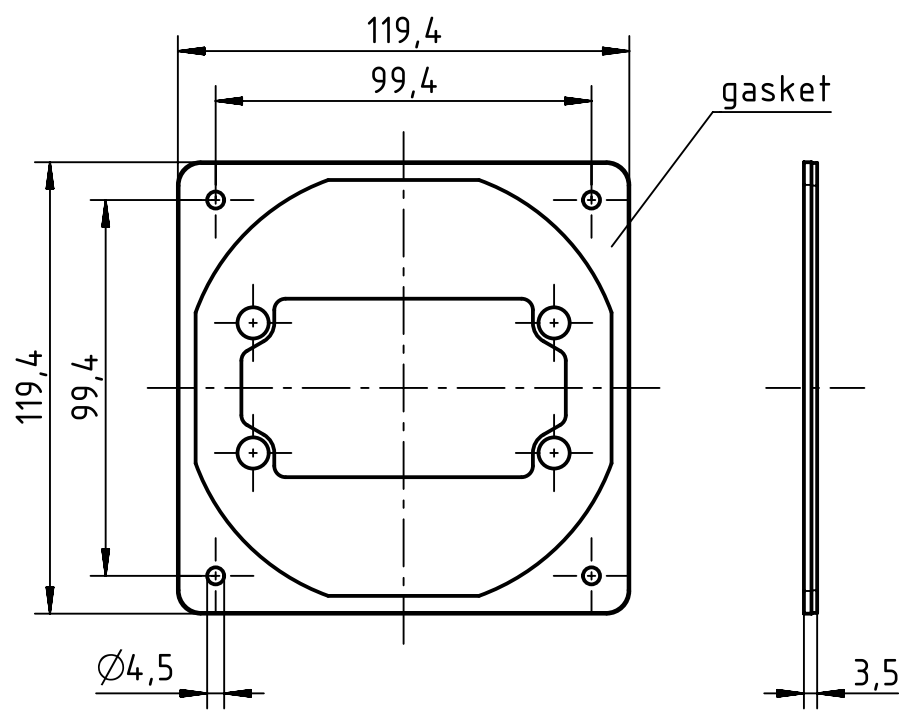

1 2 3 4 5 6

A

B

C

D

	All Dimensions in mm Original Size DIN A4		Scale 1:2	Free size tol.		Ref.		
	All rights reserved Department EL PD - DE		Created by HOLLERT	Inspected by RIEPE	Standardisation TIEMANNA	Date 2013-06-14	State Final Release	
HARTING Electric GmbH & Co. KG D-32339 Espelkamp			Title Han-Yellock 60 adapter plate				Doc-Key / ECM-Nr. 100540672/UGD/001/A 500000062950	
			Type TB	Number 11 00 600 9603			Rev. A	Page 1/1