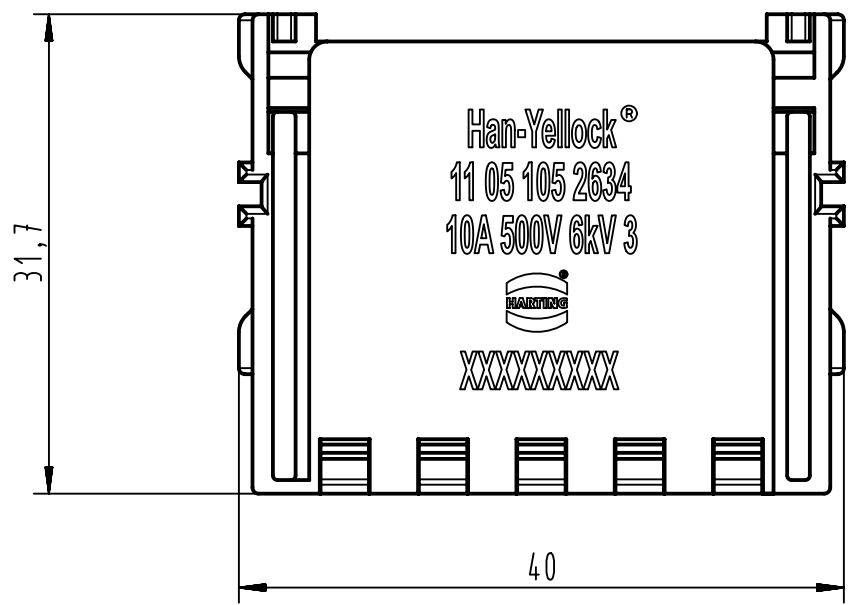

1 2 3 4 5 6

A

B

C

D

	All Dimensions in mm Original Size DIN A4		Scale 2:1		Free size tol.		Ref.		
							Sub.		
	All rights reserved		Created by RULLKOETTER	Inspected by RIEPE	Standardisation SCHMIDTM	Date 2012-10-18	State Final Release		
	Department EL PD - DE		Title Han-Yellock-M-QL 10A 1.5qmm				Doc-Key / ECM-Nr. 100232776/UGD/002/B		
HARTING Electric GmbH & Co. KG D-32339 Espelkamp			Type TB	Number 11 05 105 2634			Rev. B	Page 1/1	