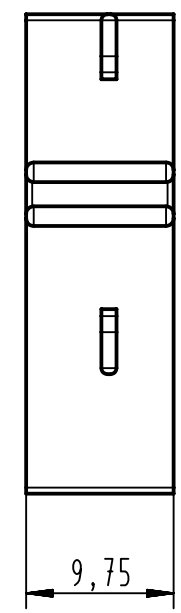

1 2 3 4 5 6

A

B

C

D

	All Dimensions in mm Original Size DIN A4		Scale 2:1		Free size tol.		Ref.		
							Sub.		
	All rights reserved		Created by RULLKOETTER	Inspected by RIEPE	Standardisation SCHMIDTM	Date 2012-10-18	State Final Release		
	Department EL PD - DE		Title Han-Yellock-M-QL 10A 1.5qmm				Doc-Key / ECM-Nr. 100232776/UGD/002/B		
HARTING Electric GmbH & Co. KG D-32339 Espelkamp			Type TB	Number 11 05 105 2634			Rev. B	Page 1/1	