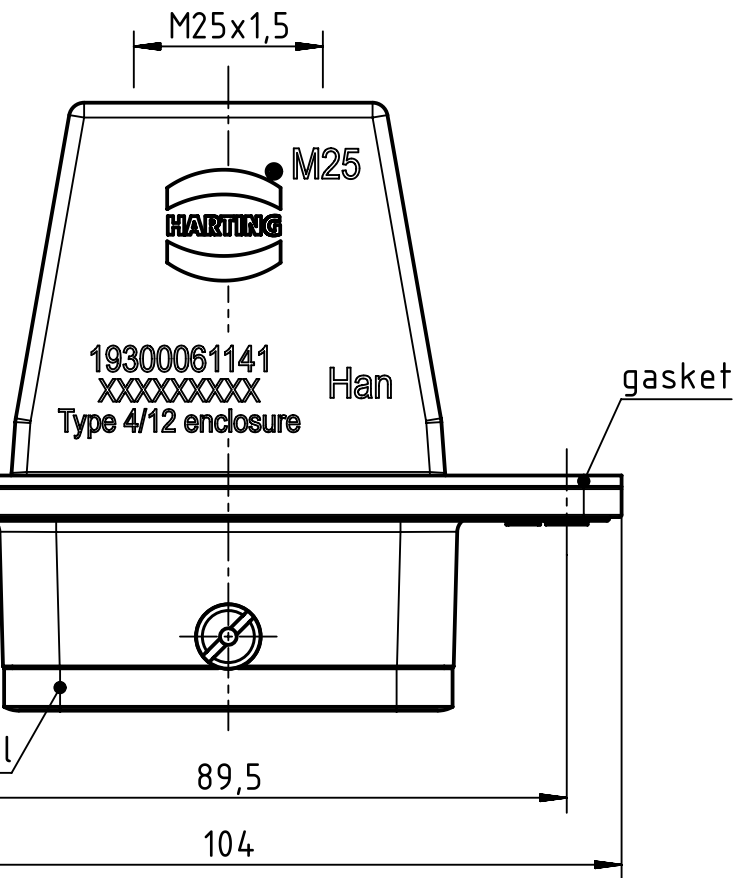

A

B

C

D

panel cut out (1:3)

	All rights reserved Department EL PD - CN	All Dimensions in mm Original Size DIN A4		Scale 1:1	Free size tol.	Ref. Sub.
		Created by LONGL	Inspected by HEW	Standardisation RUETERA	Date 2018-05-25	State Final Release
HARTING (Zhuhai) Manufacturing Co., Ltd. 519085 Zhuhai, China		Title Han 6B HTE M25 PFT CL			Doc-Key / ECM-Nr. 100733551/UGD/001/B 500000135509	
		Type TB	Number 19 30 006 1141		Rev. B	Page 1/1