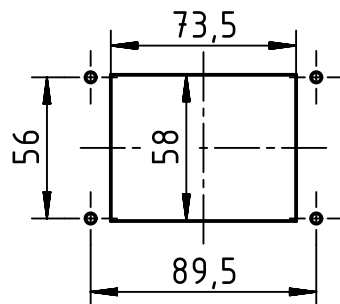

A

B

C

D

panel cut out (1:3)

	All rights reserved Department EL PD - CN	All Dimensions in mm Original Size DIN A4		Scale 1:1	Free size tol.	Ref. Sub.
		Created by LONGL	Inspected by HEW	Standardisation RUETERA	Date 2018-05-25	State Final Release
HARTING (Zhuhai) Manufacturing Co., Ltd. 519085 Zhuhai, China		Title Han 6B HTE M25 PFT CL			Doc-Key / ECM-Nr. 100733551/UGD/001/B 500000135509	
		Type TB	Number 19 30 006 1141		Rev. B	Page 1/1