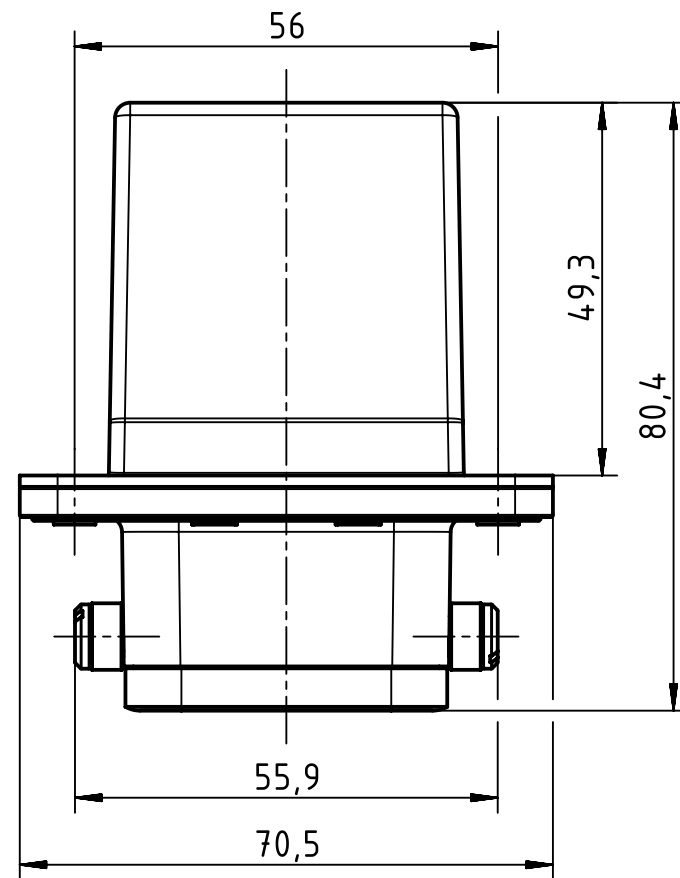

A

B

C

D

panel cut out (1:3)

	All rights reserved Department EL PD - CN	All Dimensions in mm Original Size DIN A4		Scale 1:1	Free size tol.	Ref. Sub.
		Created by LONGL	Inspected by HEW	Standardisation RUETERA	Date 2018-05-25	State Final Release
HARTING (Zhuhai) Manufacturing Co., Ltd. 519085 Zhuhai, China		Title Han 6B HTE M25 PFT CL			Doc-Key / ECM-Nr. 100733551/UGD/001/B 500000135509	
		Type TB	Number 19 30 006 1141		Rev. B	Page 1/1