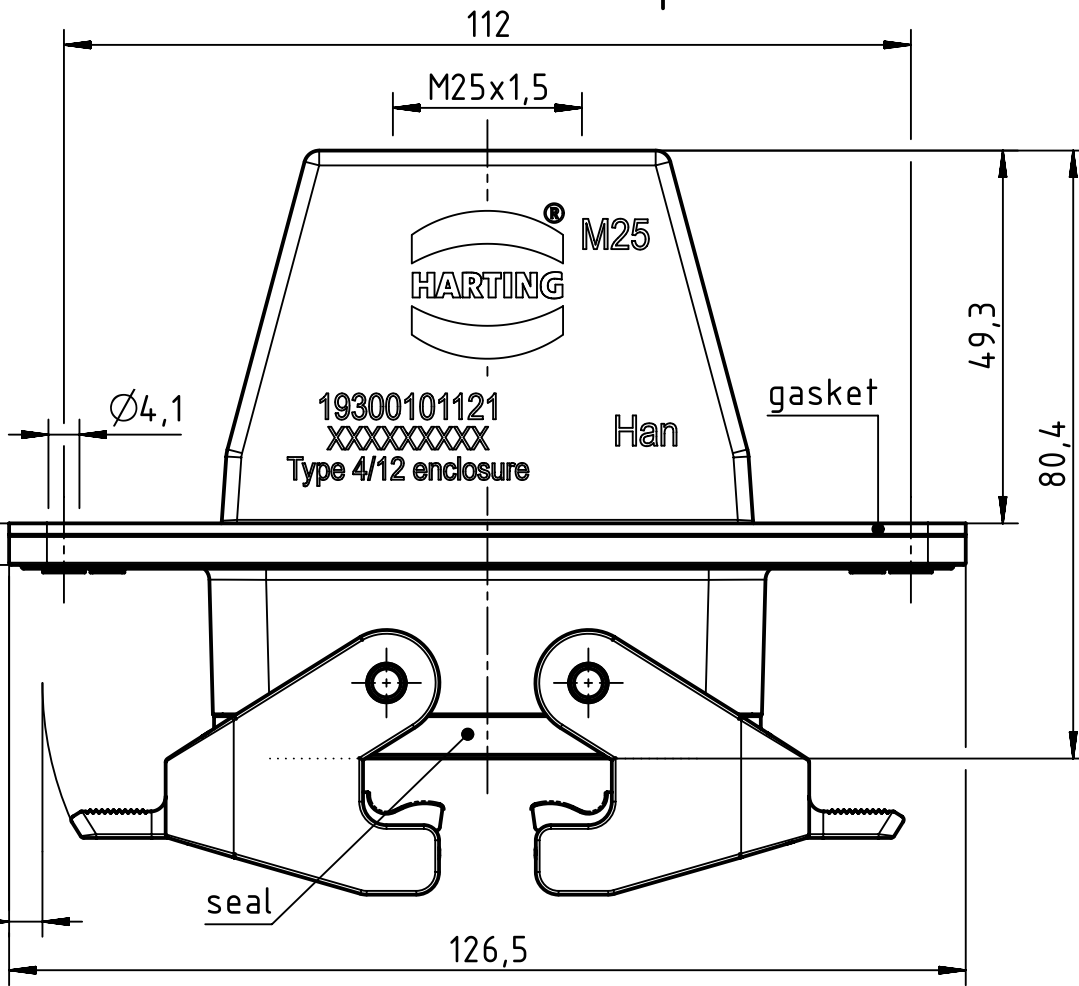

A

B

C

D

panel cut out (1:3)

	All Dimensions in mm Original Size DIN A4		Scale 1:1		Free size tol.		Ref. Sub.			
	All rights reserved Department EL PD - CN		Created by LONGL		Inspected by HEW		Standardisation RUETERA			
HARTING (Zhuhai) Manufacturing Co., Ltd. 519085 Zhuhai, China			Title Han 10B HTE M25 PFT DL				Date 2018-05-25		State Final Release	
			Type TB		Number 19 30 010 1121				Doc-Key / ECM-Nr. 100733569/UGD/001/B 500000135548	
							Rev. B		Page 1/1	