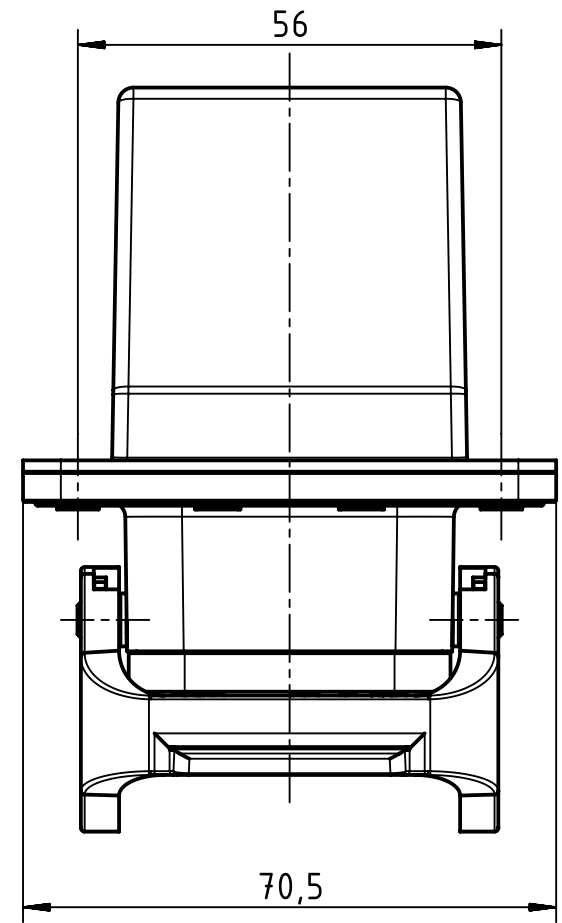

A

B

C

D

panel cut out (1:3)

	All Dimensions in mm Original Size DIN A4		Scale 1:1		Free size tol.		Ref. Sub.			
	All rights reserved Department EL PD - CN		Created by LONGL		Inspected by HEW		Standardisation RUETERA			
HARTING (Zhuhai) Manufacturing Co., Ltd. 519085 Zhuhai, China			Title Han 10B HTE M25 PFT DL				Date 2018-05-25		State Final Release	
			Type TB		Number 19 30 010 1121				Doc-Key / ECM-Nr. 100733569/UGD/001/B 500000135548	
							Rev. B		Page 1/1	