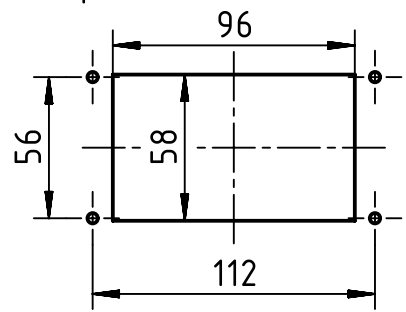

A

B

C

D

panel cut out (1:3)

	All Dimensions in mm Original Size DIN A4		Scale 1:1		Free size tol.		Ref. Sub.			
	All rights reserved Department EL PD - CN		Created by LONGL		Inspected by HEW		Standardisation RUETERA			
HARTING (Zhuhai) Manufacturing Co., Ltd. 519085 Zhuhai, China			Title Han 10B HTE M25 PFT DL				Date 2018-05-25		State Final Release	
			Type TB		Number 19 30 010 1121				Doc-Key / ECM-Nr. 100733569/UGD/001/B 500000135548	
							Rev. B		Page 1/1	