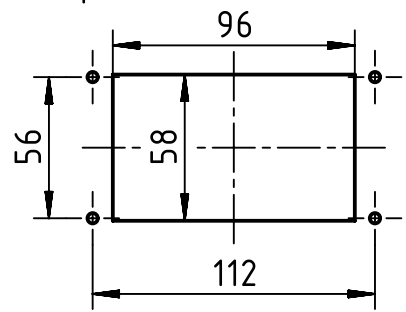

panel cut out (1:3)

	All rights reserved Department EL PD - CN HARTING (Zhuhai) Manufacturing Co., Ltd. 519085 Zhuhai, China	All Dimensions in mm Original Size DIN A4	Scale 1:1	Free size tol.	Ref. Sub.
		Created by LONGL	Inspected by HEW	Standardisation RUETERA	Date 2018-05-25
Title Han 10B HTE M25 PFT SL					Doc-Key / ECM-Nr. 100733884 / UGD / 001 / B 500000135548
Type TB				Number 19 30 010 1131	Rev. B
					Page 1/1