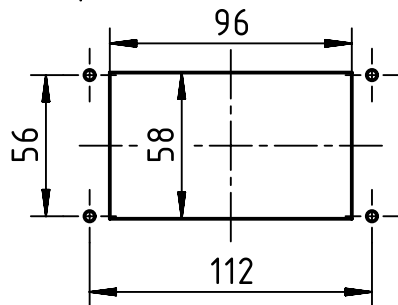

panel cut out (1:3)

	All rights reserved Department EL PD - CN	All Dimensions in mm Original Size DIN A4			Scale 1:1	Free size tol.	Ref. Sub.
		Created by LONGL	Inspected by HEW	Standardisation RUETERA	Date 2018-05-25	State Final Release	
HARTING (Zhuhai) Manufacturing Co., Ltd. 519085 Zhuhai, China		Title Han 10B HTE M32 PFT SL				Doc-Key / ECM-Nr. 100722209/UGD/001/B 500000135548	
		Type TB	Number 19 30 010 1132			Rev. B	Page 1/1