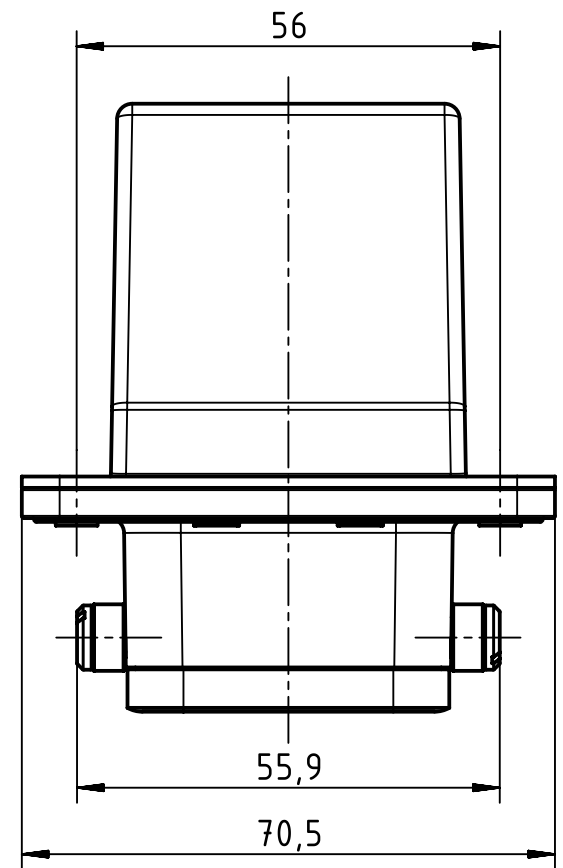

A
B
C
D

panel cut out (1:3)

	All rights reserved Department EL PD - CN HARTING (Zhuhai) Manufacturing Co., Ltd. 519085 Zhuhai, China	All Dimensions in mm Original Size DIN A4	Scale 1:1 Free size tol.	Ref. Sub.
		Created by LONGL Inspected by HEW Standardisation RUETERA Date 2018-05-25 State Final Release	Title Han 10B HTE M32 PFT CL Doc-Key / ECM-Nr. 100722287/UGD/001/B 500000135548	
		Type TB Number 19 30 010 1142	Rev. B Page 1/1	