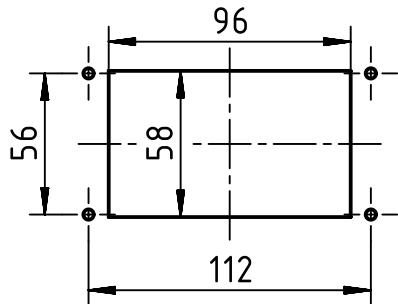

A
B
C
D

panel cut out (1:3)

	All rights reserved Department EL PD - CN HARTING (Zhuhai) Manufacturing Co., Ltd. 519085 Zhuhai, China	All Dimensions in mm Original Size DIN A4	Scale 1:1 Free size tol.	Ref. Sub.
		Created by LONGL Inspected by HEW Standardisation RUETERA Date 2018-05-25 State Final Release	Title Han 10B HTE M32 PFT CL Doc-Key / ECM-Nr. 100722287/UGD/001/B 500000135548	
		Type TB Number 19 30 010 1142	Rev. B Page 1/1	