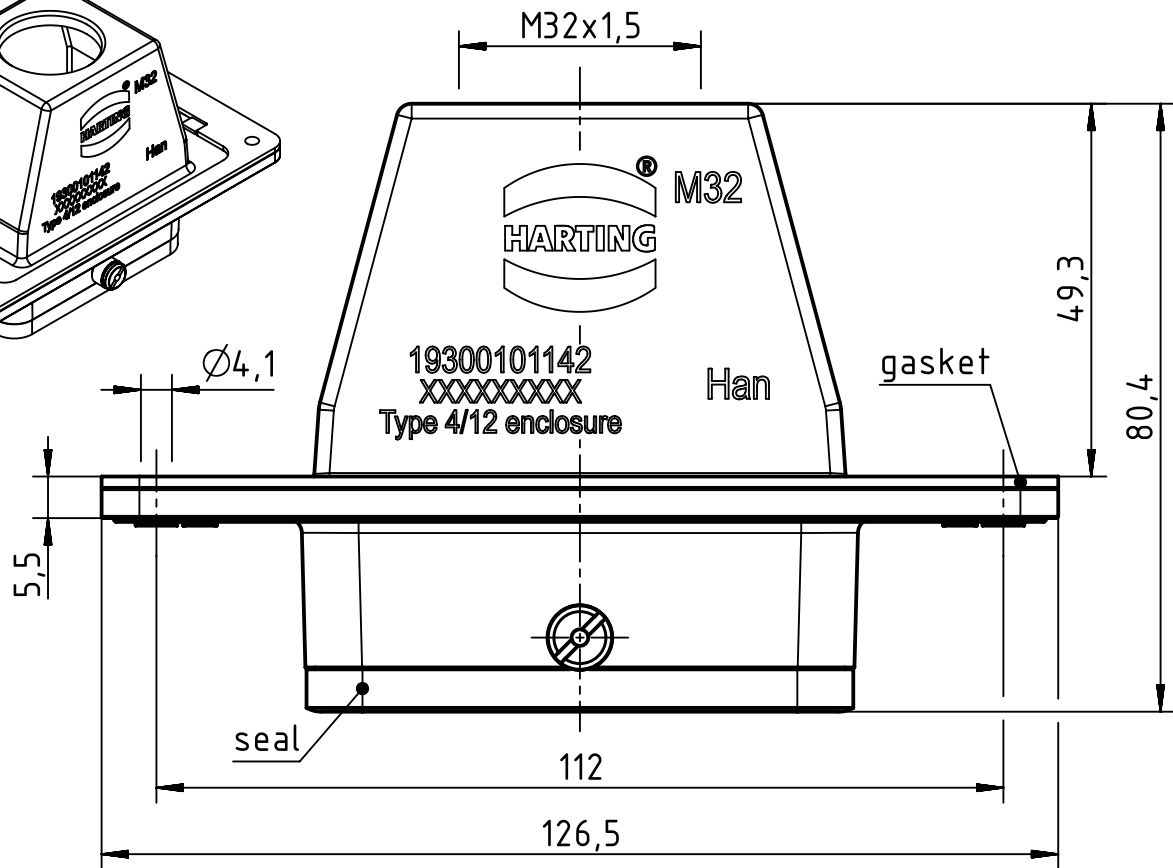

A
B
C
D

panel cut out (1:3)

	All rights reserved Department EL PD - CN HARTING (Zhuhai) Manufacturing Co., Ltd. 519085 Zhuhai, China	All Dimensions in mm Original Size DIN A4	Scale 1:1 Free size tol.	Ref. Sub.
		Created by LONGL Inspected by HEW Standardisation RUETERA Date 2018-05-25 State Final Release	Title Han 10B HTE M32 PFT CL Doc-Key / ECM-Nr. 100722287/UGD/001/B 500000135548	
		Type TB Number 19 30 010 1142	Rev. B Page 1/1	