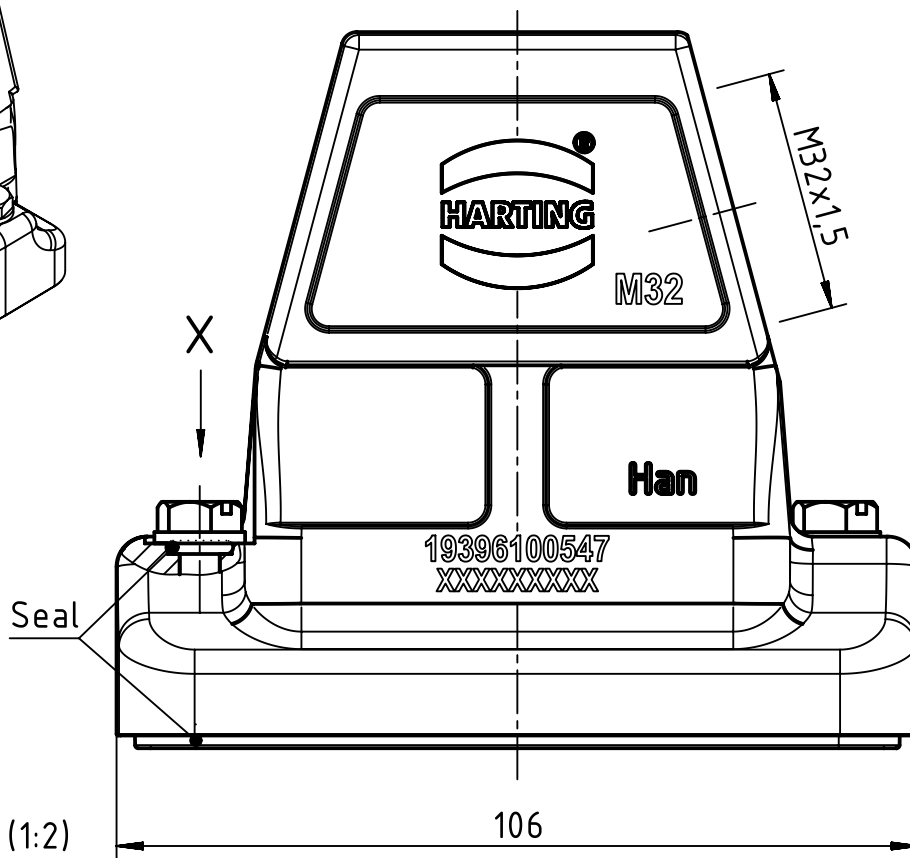

X (2:1)

Panel cut out (1:2)

	All Dimensions in mm Original Size DIN A4		Scale 1:1	Free size tol.		Ref.	
	All rights reserved Department EL PD - CN		Created by LONGL	Inspected by WENE	Standardisation RUETERA	Sub.	
HARTING (Zhuhai) Manufacturing Co., Ltd. 519085 Zhuhai, China		Title <b>Han 10HP Direct/B-HSE-M32</b>			Date 2017-10-26	State Final Release	
Type <b>TB</b>					Number <b>19 39 610 0547</b>		Doc-Key / ECM-Nr. 100663213/UGD/004/E 500000127060
Rev. <b>E</b>						Page 1/1	