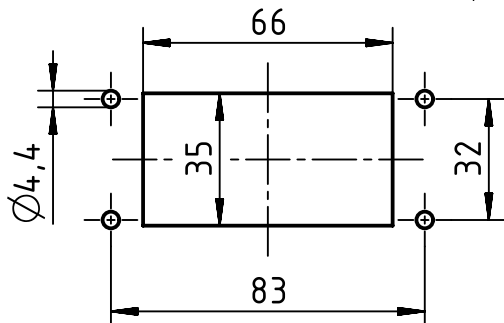

X (2:1)

Panel cut out (1:2)

	All Dimensions in mm Original Size DIN A4		Scale 1:1	Free size tol.		Ref.	
	All rights reserved Department EL PD - CN		Created by LONGL	Inspected by WENE	Standardisation RUETERA	Sub.	
HARTING (Zhuhai) Manufacturing Co., Ltd. 519085 Zhuhai, China		Title <b>Han 10HP Direct/B-HSE-M32</b>			Date 2017-10-26	State Final Release	
Type <b>TB</b>					Number <b>19 39 610 0547</b>		Doc-Key / ECM-Nr. 100663213/UGD/004/E 500000127060
Rev. <b>E</b>						Page 1/1	