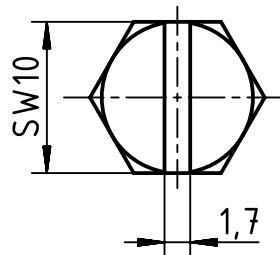

X (2:1)

Panel cut out (1:2)

	All Dimensions in mm Original Size DIN A4		Scale 1:1	Free size tol.		Ref.	
	All rights reserved Department EL PD - CN		Created by LONGL	Inspected by WENE	Standardisation RUETERA	Sub.	
HARTING (Zhuhai) Manufacturing Co., Ltd. 519085 Zhuhai, China		Title <b>Han 10HP Direct/B-HSE-M32</b>			Date 2017-10-26	State Final Release	
Type <b>TB</b>					Number <b>19 39 610 0547</b>		Doc-Key / ECM-Nr. 100663213/UGD/004/E 500000127060
Rev. <b>E</b>						Page 1/1	