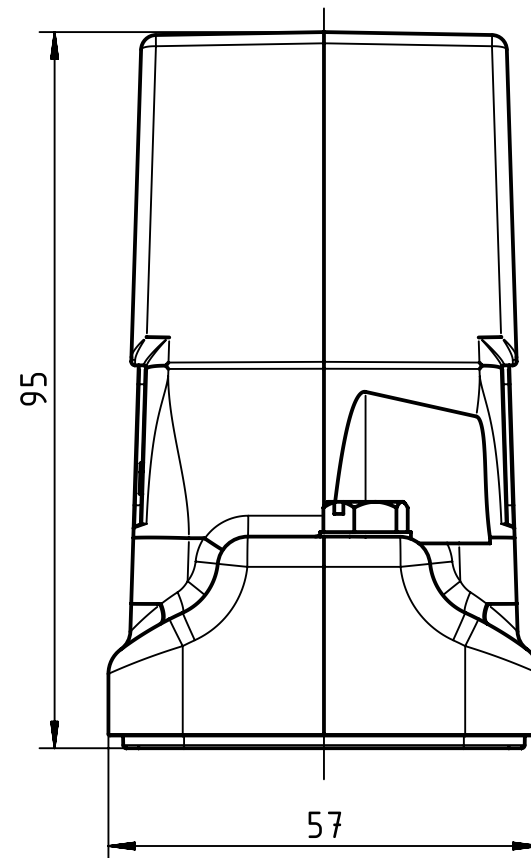

X (2:1)

Panel cut out (1:2)

	All Dimensions in mm Original Size DIN A4		Scale 1:1	Free size tol.		Ref.	
	All rights reserved Department EL PD - CN		Created by LONGL	Inspected by WENE	Standardisation RUETERA	Sub.	
HARTING (Zhuhai) Manufacturing Co., Ltd. 519085 Zhuhai, China		Title <b>Han 10HP Direct/B-HSE-M32</b>			Date 2017-10-26	State Final Release	
Type <b>TB</b>					Number <b>19 39 610 0547</b>		Doc-Key / ECM-Nr. 100663213/UGD/004/E 500000127060
Rev. <b>E</b>						Page 1/1	