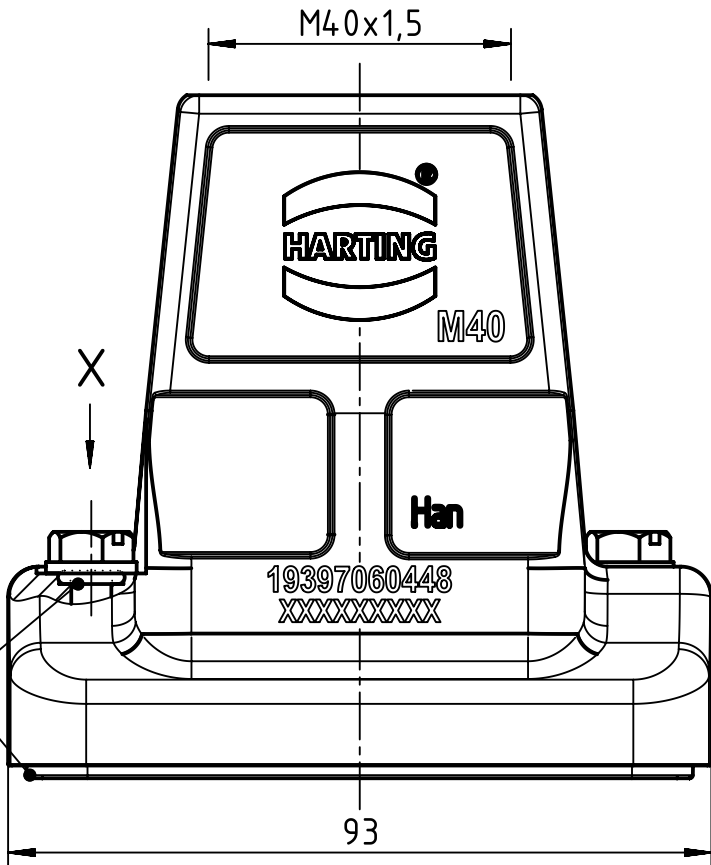

1 2 3 4 5 6

A

B

C

D

X (2:1)

Panel cut out

	All Dimensions in mm Original Size DIN A4		Scale 1:1	Free size tol.		Ref.
	All rights reserved Department EL PD - CN		Created by LONGL	Inspected by WENE	Standardisation RUETERA	Sub.
HARTING (Zhuhai) Manufacturing Co., Ltd. 519085 Zhuhai, China			Title Han 6HP Direct/M-HTE-M40			Date 2017-10-26
			Type TB	Number 19 39 706 0448		State Final Release
						Doc-Key / ECM-Nr. 100663697/UGD/005/E 500000127109
						Rev. E
						Page 1/1