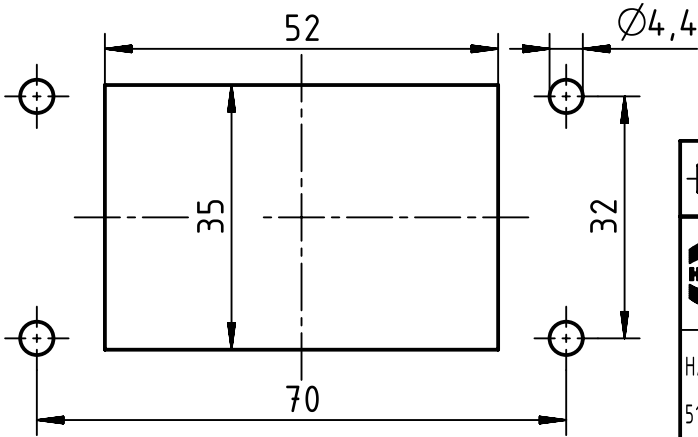

1 2 3 4 5 6

A

B

C

D

X (2:1)

Panel cut out

	All Dimensions in mm Original Size DIN A4		Scale 1:1	Free size tol.		Ref.
	All rights reserved Department EL PD - CN		Created by LONGL	Inspected by WENE	Standardisation RUETERA	Sub.
HARTING (Zhuhai) Manufacturing Co., Ltd. 519085 Zhuhai, China			Title Han 6HP Direct/M-HTE-M40			Date 2017-10-26
			Type TB	Number 19 39 706 0448		State Final Release
						Doc-Key / ECM-Nr. 100663697/UGD/005/E 500000127109
						Rev. E
						Page 1/1