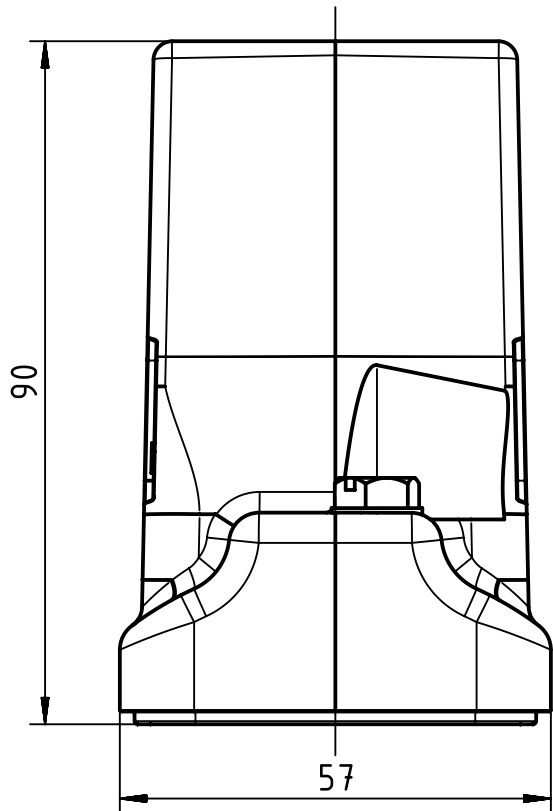

1 2 3 4 5 6

A

B

C

D

X (2:1)

Panel cut out

	All Dimensions in mm Original Size DIN A4		Scale 1:1	Free size tol.		Ref.
	All rights reserved Department EL PD - CN		Created by LONGL	Inspected by WENE	Standardisation RUETERA	Sub.
HARTING (Zhuhai) Manufacturing Co., Ltd. 519085 Zhuhai, China			Title Han 6HP Direct/M-HTE-M40			Date 2017-10-26
			Type TB	Number 19 39 706 0448		State Final Release
						Doc-Key / ECM-Nr. 100663697/UGD/005/E 500000127109
						Rev. E
						Page 1/1