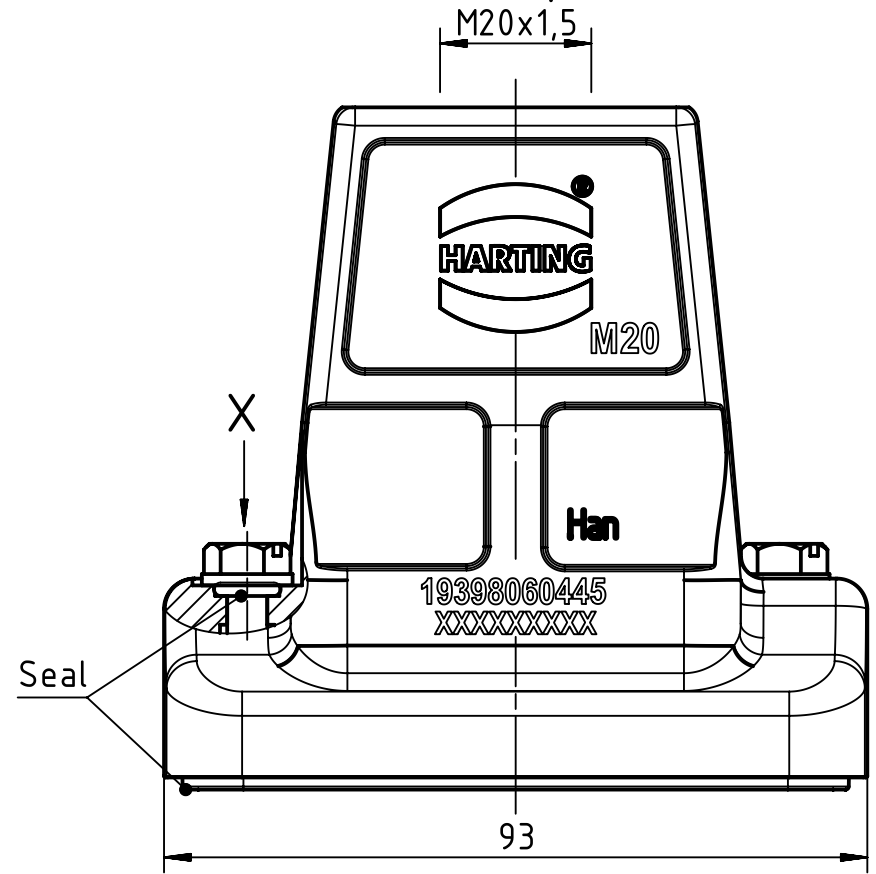

X (2:1)

Panel cut out

	All Dimensions in mm Original Size DIN A4		Scale 1:1	Free size tol.		Ref.
	All rights reserved Department EL PD - CN		Created by LONGL	Inspected by WENE	Standardisation RUETERA	Sub.
HARTING (Zhuhai) Manufacturing Co., Ltd. 519085 Zhuhai, China			Title Han 6HP Direct/EMV-HTE-M20			Date 2017-10-26
			Type TB	Number 19 39 806 0445		State Final Release
					Doc-Key / ECM-Nr. 100664940/UGD/003/E 500000127074	
					Rev. E	Page 1/1