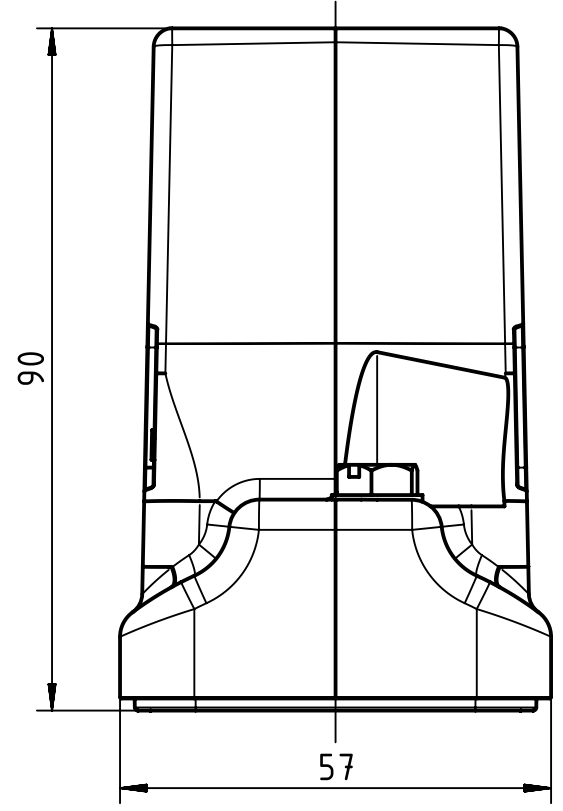

X (2:1)

Panel cut out

	All Dimensions in mm Original Size DIN A4		Scale 1:1	Free size tol.		Ref.
	All rights reserved Department EL PD - CN		Created by LONGL	Inspected by WENE	Standardisation RUETERA	Sub.
HARTING (Zhuhai) Manufacturing Co., Ltd. 519085 Zhuhai, China			Title Han 6HP Direct/EMV-HTE-M20			Date 2017-10-26
			Type TB	Number 19 39 806 0445		State Final Release
					Doc-Key / ECM-Nr. 100664940/UGD/003/E 500000127074	
					Rev. E	Page 1/1