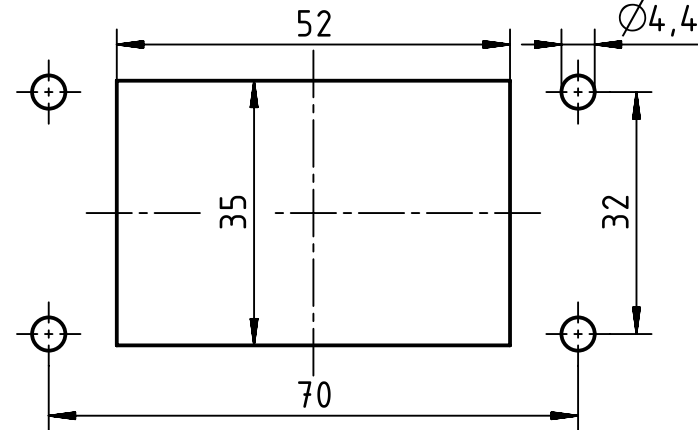

X (2:1)

Panel cut out

	All Dimensions in mm Original Size DIN A4		Scale 1:1	Free size tol.		Ref.
	All rights reserved Department EL PD - CN		Created by LONGL	Inspected by WENE	Standardisation RUETERA	Sub.
HARTING (Zhuhai) Manufacturing Co., Ltd. 519085 Zhuhai, China			Title Han 6HP Direct/EMV-HTE-M20			Date 2017-10-26
			Type TB	Number 19 39 806 0445		State Final Release
					Doc-Key / ECM-Nr. 100664940/UGD/003/E 500000127074	
					Rev. E	Page 1/1