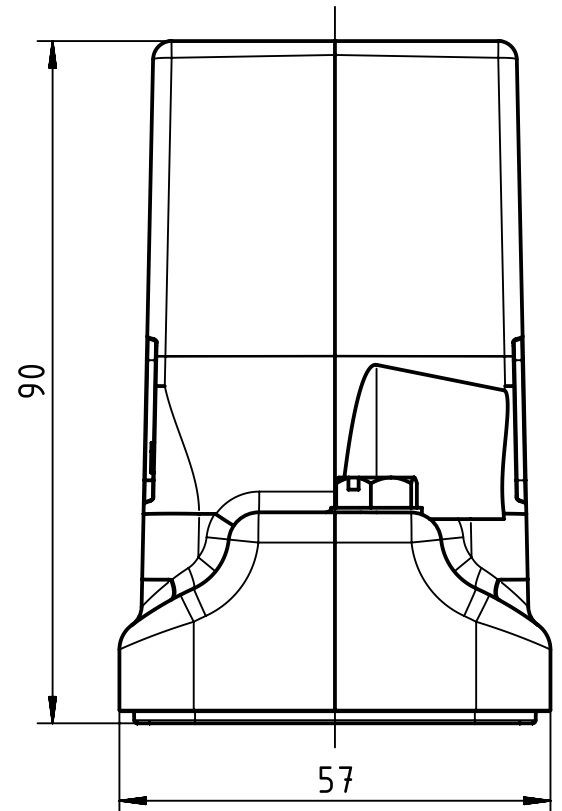

1 2 3 4 5 6

X (2:1)

Panel cut out

	All Dimensions in mm Original Size DIN A4		Scale 1:1	Free size tol.		Ref.
	All rights reserved Department EL PD - CN		Created by LONGL	Inspected by WENE	Standardisation RUETERA	Sub.
HARTING (Zhuhai) Manufacturing Co., Ltd. 519085 Zhuhai, China			Title Han 6HP Direct/EMV-HTE-M25			Date 2017-10-26
			Type TB	Number 19 39 806 0446		State Final Release
					Doc-Key / ECM-Nr. 100664940/UGD/002/E 500000127074	
					Rev. E	Page 1/1