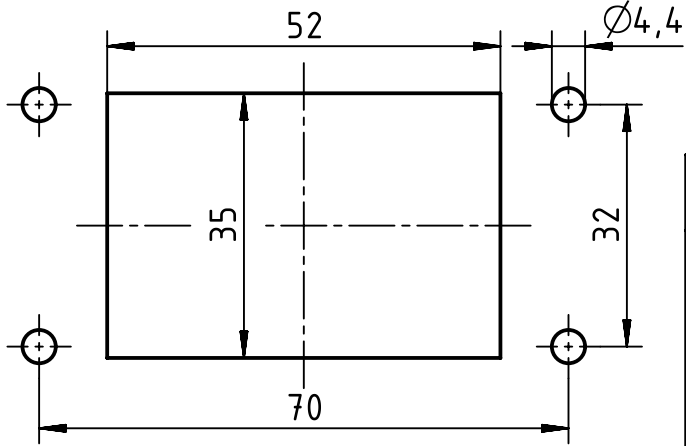

1 2 3 4 5 6

X (2:1)

Panel cut out

	All Dimensions in mm Original Size DIN A4		Scale 1:1	Free size tol.		Ref.
	All rights reserved Department EL PD - CN		Created by LONGL	Inspected by WENE	Standardisation RUETERA	Sub.
HARTING (Zhuhai) Manufacturing Co., Ltd. 519085 Zhuhai, China			Title Han 6HP Direct/EMV-HTE-M25			Date 2017-10-26
			Type TB	Number 19 39 806 0446		State Final Release
					Doc-Key / ECM-Nr. 100664940/UGD/002/E 500000127074	
					Rev. E	Page 1/1