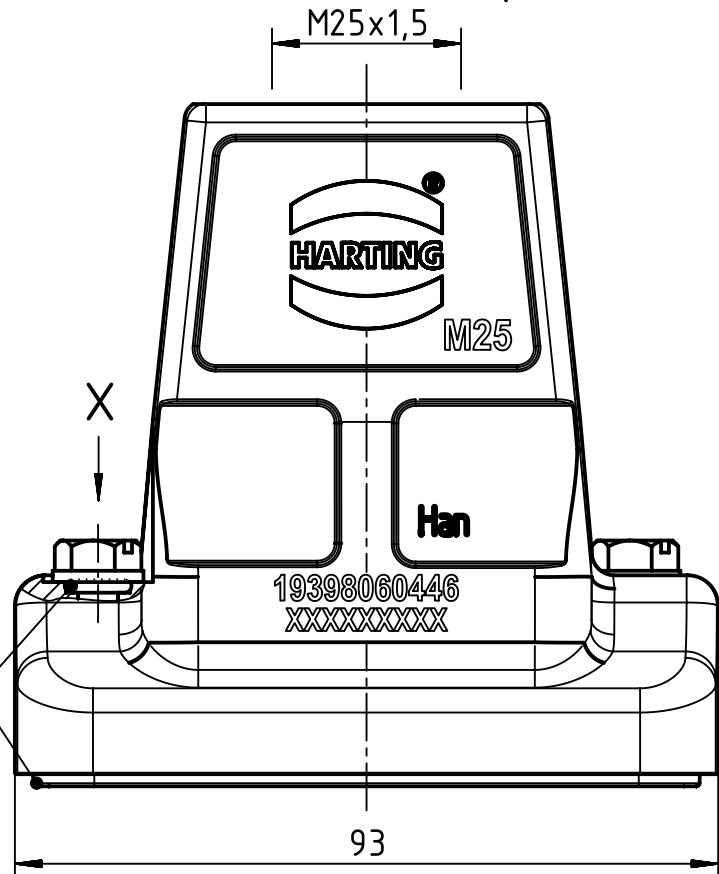

1 2 3 4 5 6

X (2:1)

Panel cut out

	All Dimensions in mm Original Size DIN A4		Scale 1:1	Free size tol.		Ref.
	All rights reserved Department EL PD - CN		Created by LONGL	Inspected by WENE	Standardisation RUETERA	Sub.
HARTING (Zhuhai) Manufacturing Co., Ltd. 519085 Zhuhai, China			Title Han 6HP Direct/EMV-HTE-M25			Date 2017-10-26
			Type TB	Number 19 39 806 0446		State Final Release
					Doc-Key / ECM-Nr. 100664940/UGD/002/E 500000127074	
					Rev. E	Page 1/1