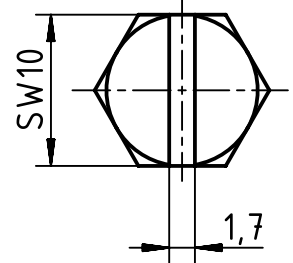

1 2 3 4 5 6

X (2:1)

Panel cut out

	All Dimensions in mm Original Size DIN A4		Scale 1:1	Free size tol.		Ref.
	All rights reserved Department EL PD - CN		Created by LONGL	Inspected by WENE	Standardisation RUETERA	Sub.
HARTING (Zhuhai) Manufacturing Co., Ltd. 519085 Zhuhai, China			Title Han 6HP Direct/EMV-HTE-M25			Date 2017-10-26
			Type TB	Number 19 39 806 0446		State Final Release
					Doc-Key / ECM-Nr. 100664940/UGD/002/E 500000127074	
					Rev. E	Page 1/1