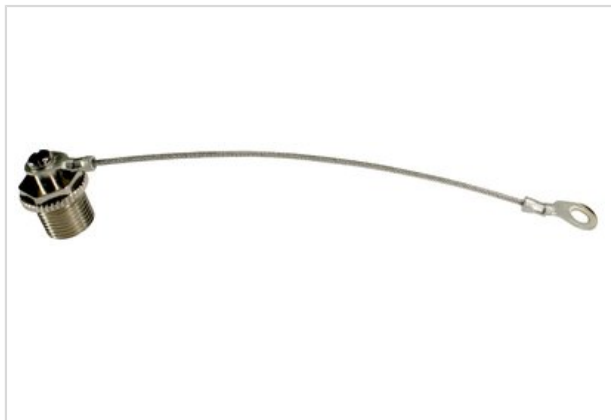

## blinding cap for female with cable clip

Part number	21 01 000 0031
Specification	blinding cap for female with cable clip
HARTING eCatalogue	<a href="https://b2b.harting.com/21010000031">https://b2b.harting.com/21010000031</a>

### Identification

Category	Accessories
Series	Circular connectors M12
Type of accessory	Cap
Description of the accessory	for female inserts with cable clip

### Material properties

Material (accessories)	Metal
RoHS	compliant with exemption
RoHS exemptions	6(c): Copper alloy containing up to 4 % lead by weight
ELV status	compliant with exemption
China RoHS	50
REACH Annex XVII substances	No
REACH ANNEX XIV substances	No
REACH SVHC substances	Yes
REACH SVHC substances	Lead